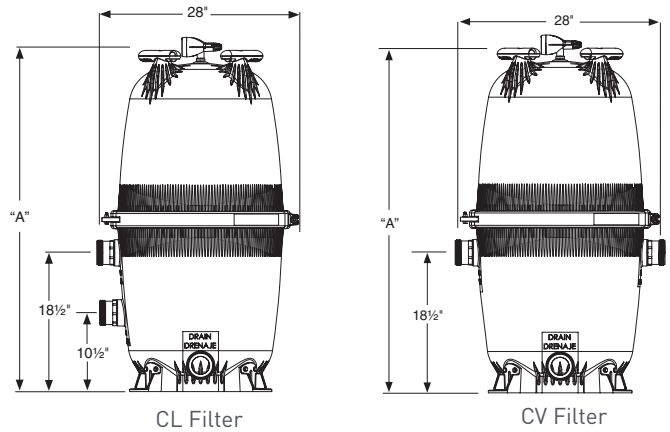

- » The included Sweep Elbow and unions allow the filter to easily connect to nearly all Jandy Pro Series products
- » 2" x 2½" Universal Unions and easy grip handles make installation and cleaning easy
- » Extra large 2" drain port allows for easy cleaning
- » Unique pressure gauge features clean/dirty indicator that can be customized, making it easy to assess filter cartridge condition

DIMENSIONS

PERFORMANCE

CV/CL Filter Head Loss Curves

SPECIFICATIONS

Specifications and Dimensions, CL & CV Series Filters

Model Number	CL340	CL460	CL580	CV340	CV460	CV580
Filter Area	340 ft ²	460 ft ²	580 ft ²	340 ft ²	460 ft ²	580 ft ²
Design Flow Rate	.37 gpm/ft ²	.33 gpm/ft ²	.26 gpm/ft ²	.37 gpm/ft ²	.33 gpm/ft ²	.26 gpm/ft ²
Maximum Flow	127 gpm	150 gpm	150 gpm	127 gpm	150 gpm	150 gpm
Six Hour Capacity	45,720 gallons	54,000 gallons	54,000 gallons	45,720 gallons	54,000 gallons	54,000 gallons
Eight Hour Capacity	60,960 gallons	72,000 gallons	72,000 gallons	60,960 gallons	72,000 gallons	72,000 gallons
Maximum Working Pressure	50 psi	50 psi	50 psi	50 psi	50 psi	50 psi
Cartridges Required	4 (85ft ² each)	4 (115ft ² each)	4 (145ft ² each)	4 (85ft ² each)	4 (115ft ² each)	4 (145ft ² each)
Shipping Weight	93 lbs.	95 lbs.	101 lbs.	106 lbs.	106 lbs.	112 lbs.
Height ("A")	41 inches	41 inches	47 inches	41 inches	41 inches	47 inches
Footprint	25" dia. circle	25" dia. circle	25" dia. circle	25" dia. circle	25" dia. circle	25" dia. circle
Distance Between Inlet and Outlet	8"	8"	8"	Not Applicable	Not Applicable	Not Applicable