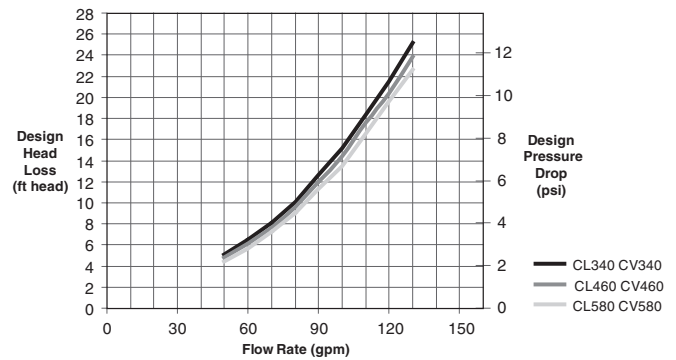

- » The included Sweep Elbow and unions allow the filter to easily connect to nearly all Jandy Pro Series products
- » 2" x 2½" Universal Unions and easy grip handles make installation and cleaning easy
- » Extra large 2" drain port allows for easy cleaning
- » Unique pressure gauge features clean/dirty indicator that can be customized, making it easy to assess filter cartridge condition

DIMENSIONS

PERFORMANCE

CV/CL Filter Head Loss Curves

SPECIFICATIONS

Specifications and Dimensions, CL & CV Series Filters

Model Number	CL340	CL460	CL580	CV340	CV460	CV580
Filter Area	340 ft ²	460 ft ²	580 ft ²	340 ft ²	460 ft ²	580 ft ²
Design Flow Rate	.37 gpm/ft ²	.33 gpm/ft ²	.26 gpm/ft ²	.37 gpm/ft ²	.33 gpm/ft ²	.26 gpm/ft ²
Maximum Flow	127 gpm	150 gpm	150 gpm	127 gpm	150 gpm	150 gpm
Six Hour Capacity	45,720 gallons	54,000 gallons	54,000 gallons	45,720 gallons	54,000 gallons	54,000 gallons
Eight Hour Capacity	60,960 gallons	72,000 gallons	72,000 gallons	60,960 gallons	72,000 gallons	72,000 gallons
Maximum Working Pressure	50 psi	50 psi	50 psi	50 psi	50 psi	50 psi
Cartridges Required	4 (85ft ² each)	4 (115ft ² each)	4 (145ft ² each)	4 (85ft ² each)	4 (115ft ² each)	4 (145ft ² each)
Shipping Weight	93 lbs.	95 lbs.	101 lbs.	106 lbs.	106 lbs.	112 lbs.
Height ("A")	41 inches	41 inches	47 inches	41 inches	41 inches	47 inches
Footprint	25" dia. circle	25" dia. circle	25" dia. circle	25" dia. circle	25" dia. circle	25" dia. circle
Distance Between Inlet and Outlet	8"	8"	8"	Not Applicable	Not Applicable	Not Applicable