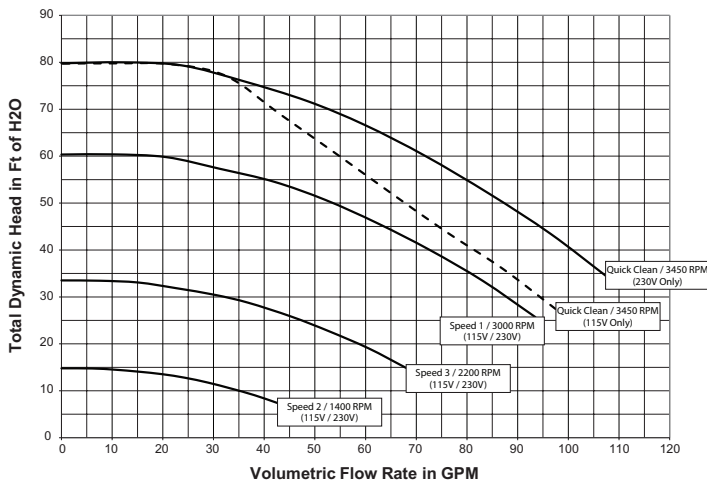

For pool owners who want to step-up to the energy savings of variable speed technology, the SuperMax VS pump is the wise choice. It will save up to 80% on operating energy costs versus standard single-speed pumps*. And the SuperMax VS pump is engineered for intuitive, simple operation and trouble-free service.

KEY FEATURES

- Only 1.5 HP variable speed pump on the market today with 110/230 volt capability.
- 50/60 Hz single phase input.
- Costs significantly less to operate because its variable speed technology moves water more efficiently at lower speeds.
- Ideal for standard pools requiring up to 1.5 hp pump.
- Affordable for new and standard pool pump replacement applications.
- Simple, intuitive user interface displays watts, RPM, current time and remaining program duration. Easy-to-read display makes programming and monitoring a cinch...
- Three operating speed settings plus override capability.
- Real-time, 24-hour clock; no need to install a separate external unit.
- Tough, engineered polymer pump body and durable, totally enclosed fan cooled (TEFC) motor making it ultra-quiet along with years of trouble-free service.
- SuperMax VS pump is your direct variable speed replacement for the SuperMax single-speed pump as well as a superior drop-in replacement for the Hayward® Super Pump®
- 115-volt: WEF [7.3](#) THP [2.2](#)
  230-volt: WEF [6.6](#) THP [2.2](#)
- UL 60730 Compliant.

PERFORMANCE CURVES FOR PRESET SPEEDS

Simply Smarter.

The SuperMax VS Variable Speed Pump has earned the Eco Select® brand distinction as one of the greenest and most efficient choices from Pentair.

TRADEGRADE

The TradeGrade family of products is exclusively made for and sold by the world's most demanding pool professionals.

ENERGY STAR® Certified SuperMax VS Variable Speed Pump from Pentair meet strict energy-efficiency criteria set by the U.S. Environmental Protection Agency and the U.S. Department of Energy. These pumps save money, reduce energy use and protect the environment.

1620 Hawkins Ave | Sanford, NC 27330 | United States | 800.831.7133 | staritepool.com

All Pentair trademarks and logos are owned by Pentair plc. Sta-Rite®, SuperMax® and Eco Select® are registered trademarks of Pentair Water Pool and Spa, Inc. and/or its affiliated companies in the United States and/or other countries. Hayward® and Super Pump® are registered trademarks of Hayward Industries, Inc. Because we are continuously improving our products and services, Pentair reserves the right to change specifications without prior notice.

Pentair is an equal opportunity employer.

PI-237 1/20 ©2020 Pentair. All rights reserved