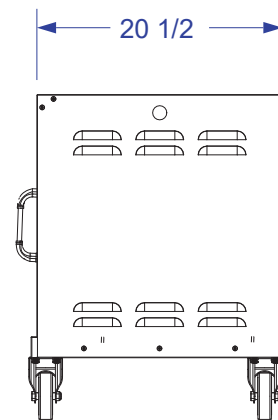

38" PEDESTAL CART

SPEC SHEET

ITEM# 55510

TOP

FRONT

RIGHT

NOTES:

1. SCALE: 3/4" = 1'-0"
2. SHELVES MOUNT DIRECTLY TO GRILL HEAD.
3. CART SHOWN WITH 38" BRAHMA GRILL HEAD.