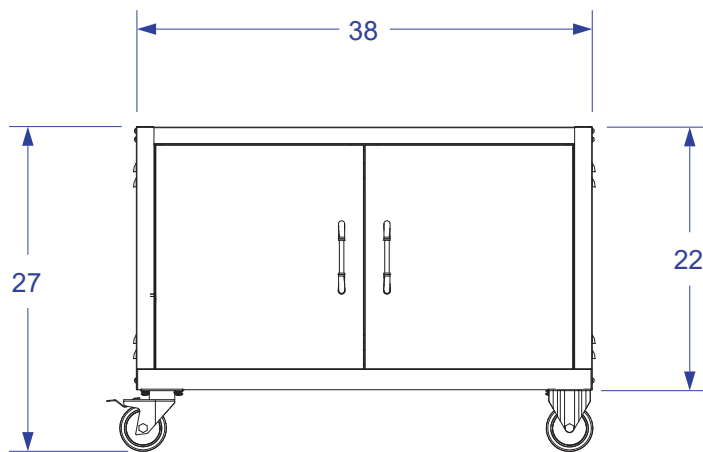

38" PEDESTAL CART

SPEC SHEET

ITEM# 55510

TOP

FRONT

RIGHT

NOTES:

1. SCALE: 3/4" = 1'-0"
2. SHELVES MOUNT DIRECTLY TO GRILL HEAD.
3. CART SHOWN WITH 38" BRAHMA GRILL HEAD.