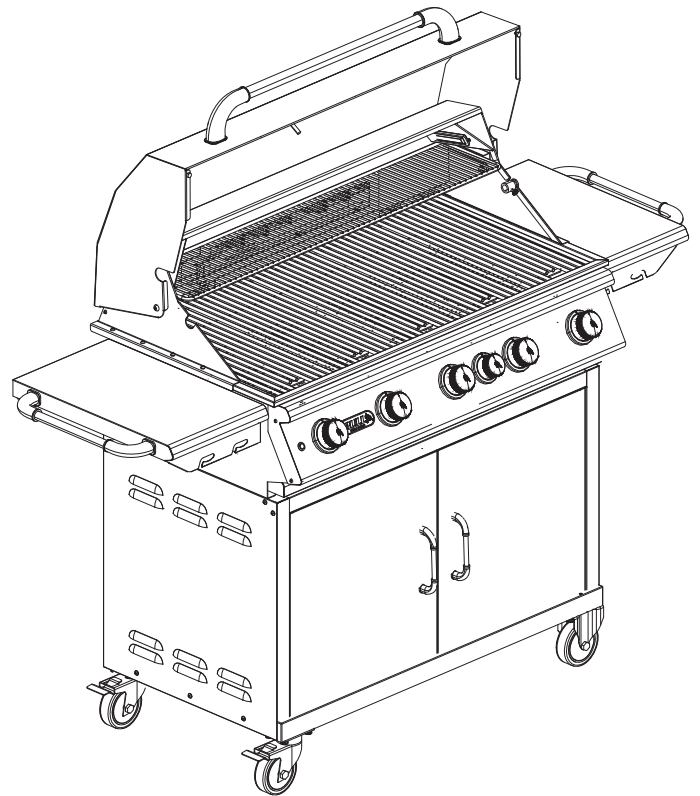

38" PEDESTAL CART

SPEC SHEET

ITEM# 55510

TOP

FRONT

RIGHT

NOTES:

1. SCALE: 3/4" = 1'-0"
2. SHELVES MOUNT DIRECTLY TO GRILL HEAD.
3. CART SHOWN WITH 38" BRAHMA GRILL HEAD.