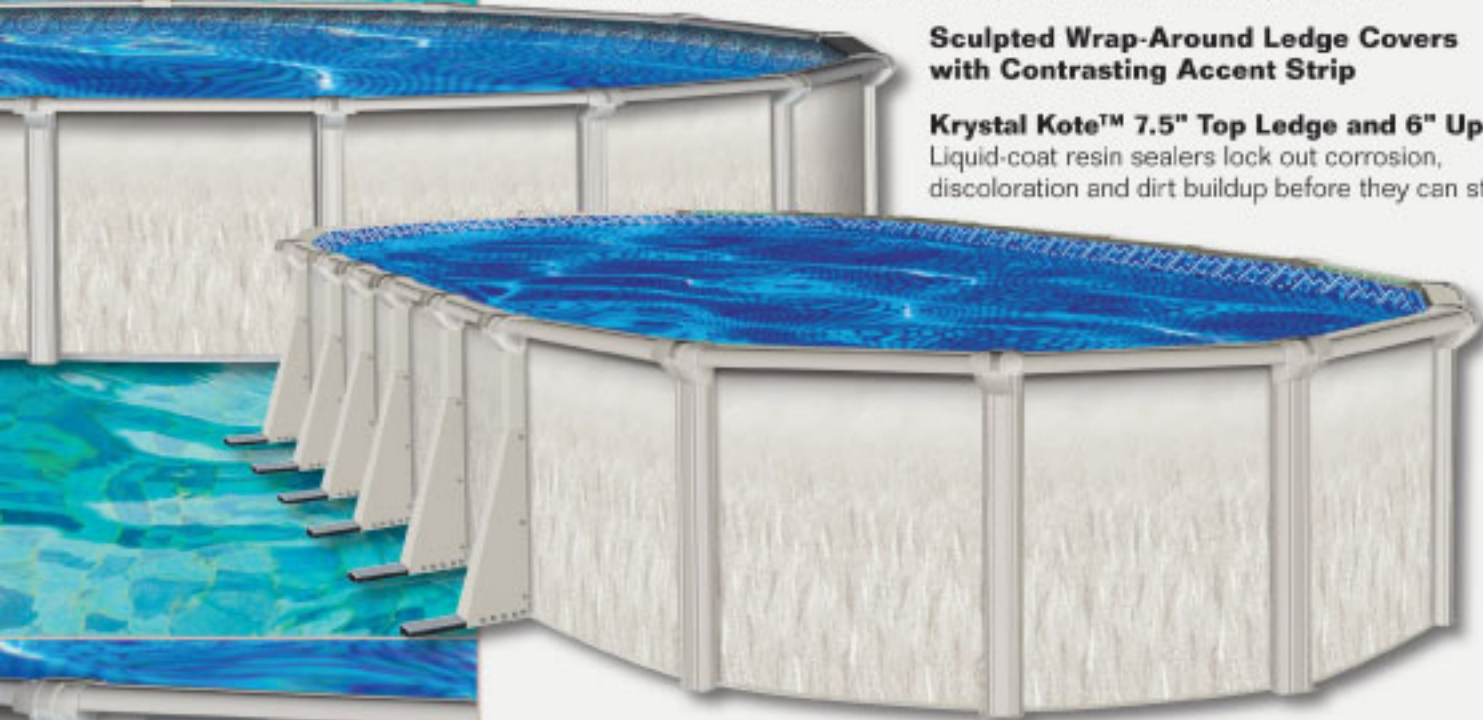

Barbados STR

Barbados

STR

Shown with Prairies Wall

52" Wall Height

CopperGuard™ Dual Coat Top Ledge Backer

Backyard Leisure's unmatched backer system combines a bonding primer with a metallic sealer to protect the underside of the top ledge from chlorine splashback.

Sculpted Wrap-Around Ledge Covers with Contrasting Accent Strip

Krystal Kote™ 7.5" Top Ledge and 6" Uprights

Liquid-coat resin sealers lock out corrosion, discoloration and dirt buildup before they can start.

Capillary action often draws moisture from the soil up between the wall and the liner. LiquiLok™ true epoxy repels the moisture and protects your wall.

Space-Saving Braceless Oval System

50 Year Warranty-3 Years 100%

Over time, even the best above-ground pools can experience slow leaks around the skimmer and return as gaskets slowly wear out, subjecting the wall to constant contact with moisture. The Barbados' Stainless Steel Service Panel locks out wall corrosion for good, stopping problems before they can begin. Plus, the wide mouth skimmer opening helps keep your pool cleaner.