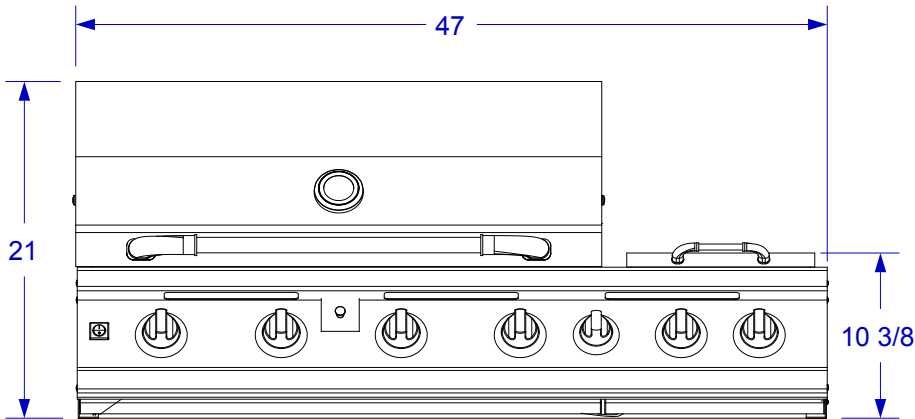

## SPEC SHEET

ISOMETRIC VIEW

FRONT VIEW

RIGHT SIDE VIEW

- NOTES:
1. CUTOUT DIMENSIONS: 47 3/4" X 21 1/2" X 10 1/2"
  2. SCALE: 1" = 1'-0"
  3. REVISION: 10/2009