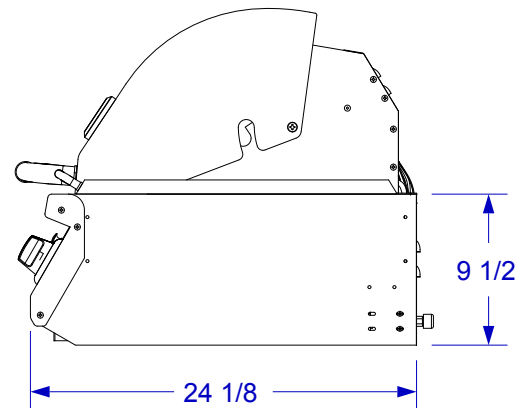

## SPEC SHEET

ISOMETRIC VIEW

FRONT VIEW

RIGHT SIDE VIEW

- NOTES:
1. CUTOUT DIMENSIONS: 47 3/4" X 21 1/2" X 10 1/2"
  2. SCALE: 1" = 1'-0"
  3. REVISION: 10/2009