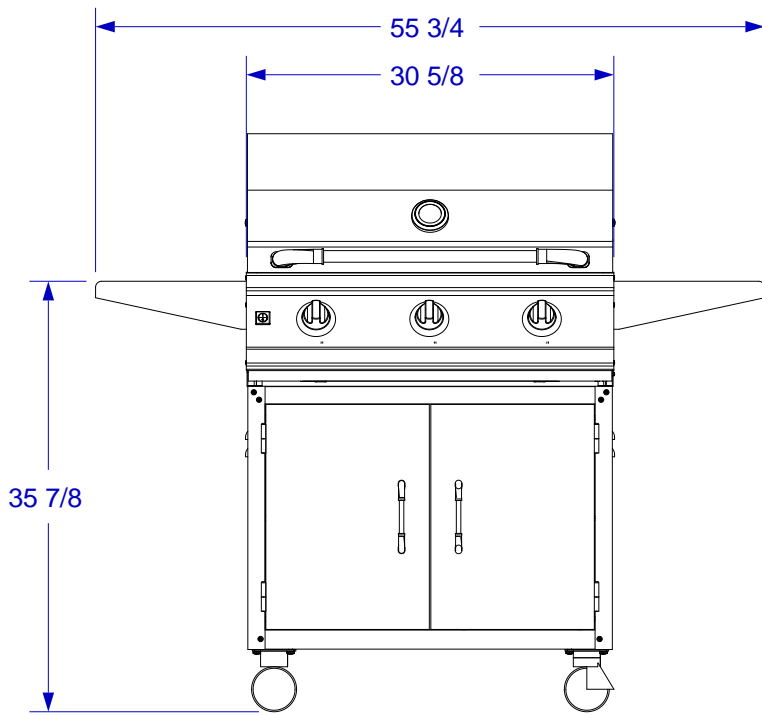

LONESTAR CART SPEC SHEET

ISOMETRIC VIEW

FRONT VIEW

RIGHT SIDE VIEW

NOTES:

1. SCALE: 3/4" = 1'-0"
2. REVISION: 10/2009