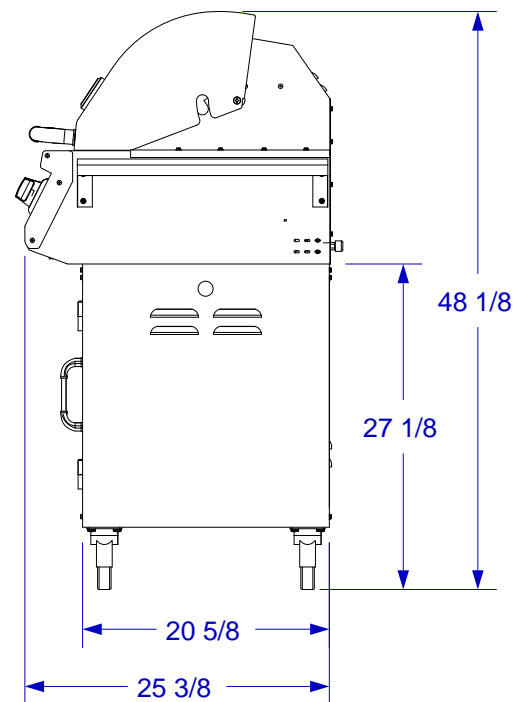

LONESTAR CART SPEC SHEET

ISOMETRIC VIEW

FRONT VIEW

RIGHT SIDE VIEW

NOTES:

1. SCALE: 3/4" = 1'-0"
2. REVISION: 10/2009