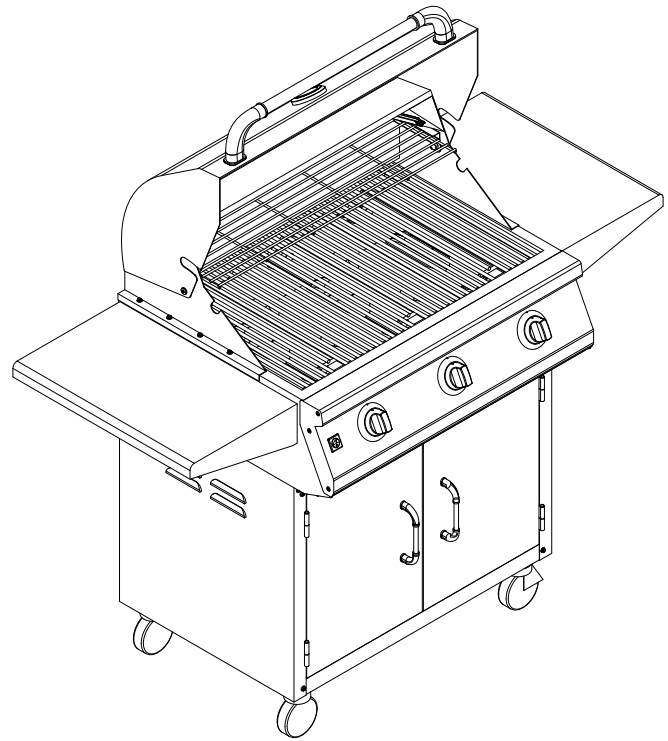

LONESTAR CART SPEC SHEET

ISOMETRIC VIEW

FRONT VIEW

RIGHT SIDE VIEW

NOTES:

1. SCALE: 3/4" = 1'-0"
2. REVISION: 10/2009