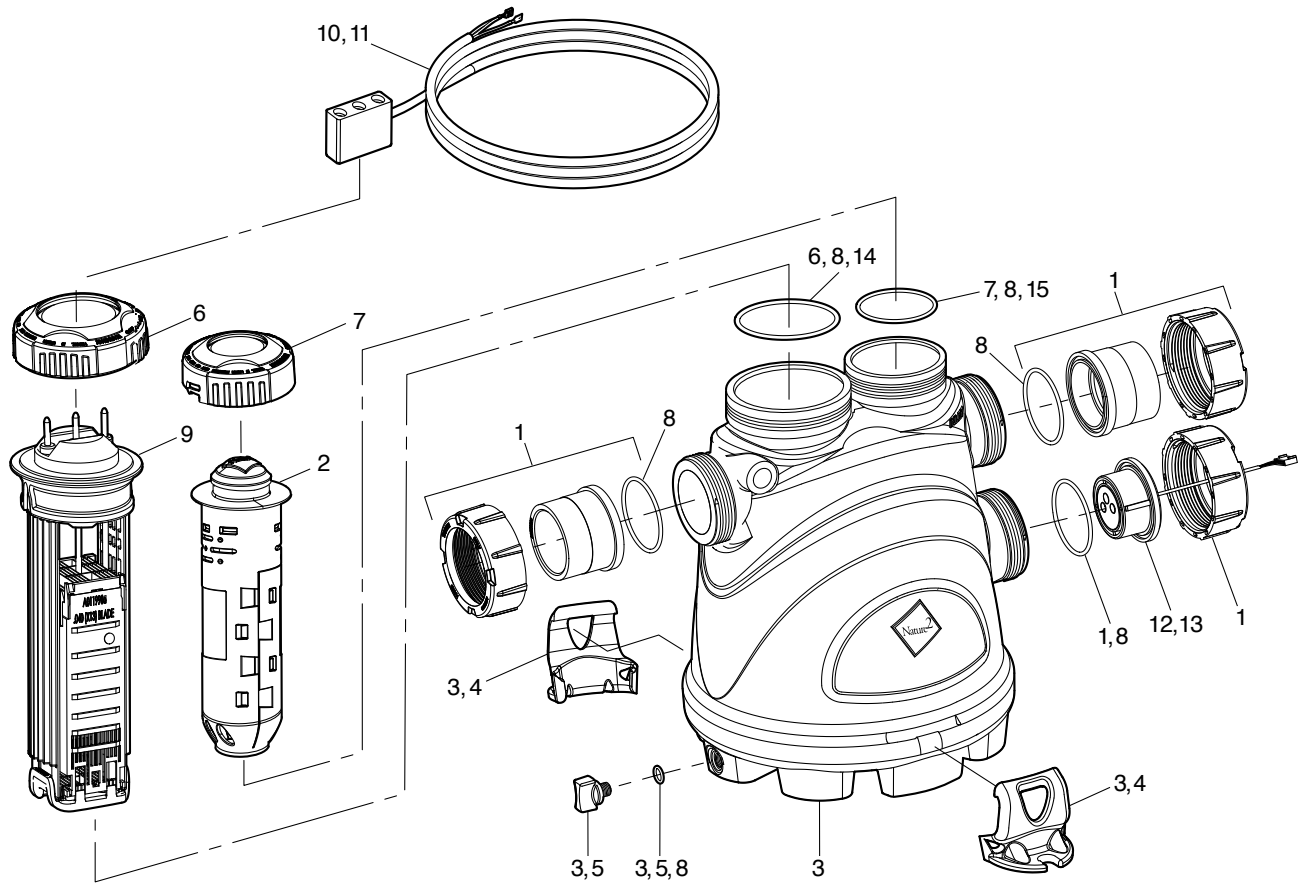

Nature2® Fusion Soft

Part# FS0FT700, FS0FT1400

Use FUSIONM power pack

Key No.	Part No.	Description	Qty.
		Universal Union/Tailpiece/Plug	
		Includes:	
1	R0452100	- Nut, Union Universal	3
		- O-Ring, #2-231	3
		- Tailpiece, 2" x 2 1/2"	2
		- Plug, Port (not shown)	1
	W28000	Fusion/DuoClear™ 25,000 gal. Cartridge	1
2	W28001	Fusion/DuoClear 35,000 gal. Cartridge	1
	W28002	Fusion/DuoClear 45,000 gal. Cartridge	1
		Vessel w/ Flow Management System, Nature2 Fusion Soft	
		Includes:	
3	R0502000	- Vessel	1
		- Plug, Drain	1
		- O-Ring, Drain Plug	1
		- Anchor Bracket	2
4	R0502200	Anchor Bracket Kit	2
5	R0446000	Drain Plug w/ O-Ring	2
6	R0502300	Large Collar w/ O-Ring	1
7	R0502400	Small Collar w/ O-Ring	1

Key No.	Part No.	Description	Qty.
		Nature2 Fusion O-Ring Kit	
		Includes:	
8	R0502500	- O-Ring, Large Collar	1
		- O-Ring, Small Collar	1
		- O-Ring, Unions and Port Plug	3
		- O-Ring, Feeder Shaft	2
		- O-Ring, Drain Plug	1
		Nature2 Fusion Soft 700 Cell Kit	
		Includes:	
9	R0502800	- Electrolytic Cell	1
		- O-Ring	1
		Nature2 Fusion Soft 1400 Cell Kit	
		Includes:	
9	R0503000	- Electrolytic Cell	1
		- O-Ring	1
10	R0402800	16' Cable, DC	1
11	R0476300	25' Cable, DC	1
12	R0452500	Port Sensor 16' w/ O-Ring	1
13	R0476400	Port Sensor 25' w/ O-Ring	1
14	R0586300	Tri-Lobe O-Ring	1
15	R0586400	Collar O-Ring	1