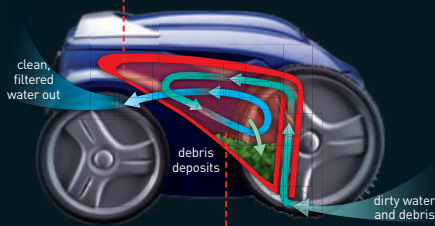

The 9300 Sport's innovative aquadynamic design seamlessly integrates bold styling, advanced engineering, and unmatched intelligence. It boasts a large capacity filter canister that holds more debris, reducing the frequency and hassle of cleaning. No bags. No mess. The Vortex Vacuum Technology enables unparalleled debris consumption through its revolutionary vacuum flow design, allowing it to pick up larger debris quickly and efficiently, while maintaining maximum suction throughout the cleaning cycle. And the powerful rear water propulsion system cleans up the mess in tight corners and step areas, making it a smarter, faster way to clean your pool than you ever dreamed possible. Imagine that.

Rear water propulsion system,
cleans tight corners.

All terrain aqua trac wheels for
enhanced traction. Climbs steps
and walls and scrubs tile line.

MORE INFORMATION:
POLARISPOOL.COM

9300^{SPORT}

Simple debris removal with easy access filter canister.

Scrubbing brushes for deep cleaning of floor, walls and tile line.

UNDER THE HOOD

Top access quick release filter canister for simple debris removal.

UNRIVALED PERFORMANCE

Faster navigation and enhanced agility to clean pool floors and walls, and scrub tile line quickly and efficiently.

UNLEASH THE POWER

Captures more debris without losing suction with patented Vortex vacuum technology.

VORTEX VACUUM TECHNOLOGY

Efficiently collects and deposits debris for uncompromised filtration and vacuum power.