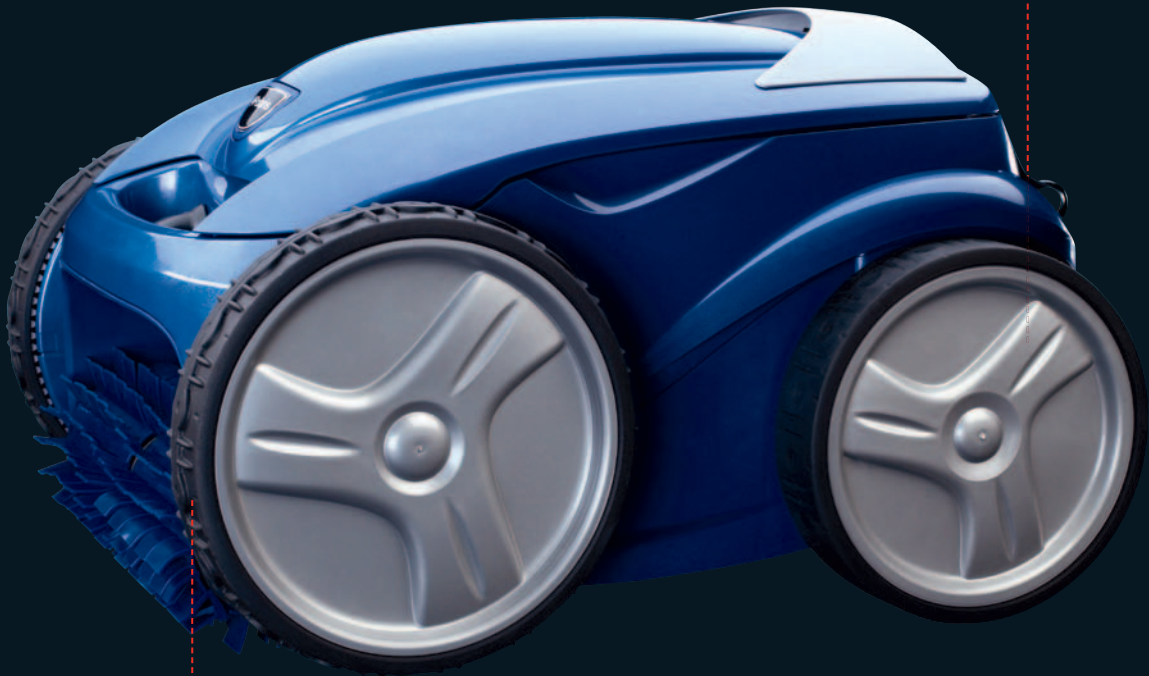

Polaris®

9300 SPORT

MOST ADVANCED
AUTOMATIC POOL CLEANER

FROM THE MOST TRUSTED
NAME IN THE BUSINESS

ROBOTIC
PREMIUM ROBOTIC POOL CLEANERS

9300

THE ICON REIMAGINED

Nearly 40 years ago, Polaris® created a visionary class of pool cleaner that would become the benchmark against which all others would be measured. The Polaris 9300 Sport redefines the very essence of Polaris in this inspired reimagination of the icon.

The 9300 Sport's innovative aquadynamic design seamlessly integrates bold styling, advanced engineering, and unmatched intelligence. It boasts a large capacity filter canister that holds more debris, reducing the frequency and hassle of cleaning. No bags. No mess. The Vortex Vacuum Technology enables unparalleled debris consumption through its revolutionary vacuum flow design, allowing it to pick up larger debris quickly and efficiently, while maintaining maximum suction throughout the cleaning cycle. And the powerful rear water propulsion system cleans up the mess in tight corners and step areas, making it a smarter, faster way to clean your pool than you ever dreamed possible. Imagine that.

Rear water propulsion system,
cleans tight corners.

All terrain aqua trac wheels for
enhanced traction. Climbs steps
and walls and scrubs tile line.

MORE INFORMATION:
POLARISPOOL.COM

9300^{SPORT}

Simple debris removal with easy access filter canister.