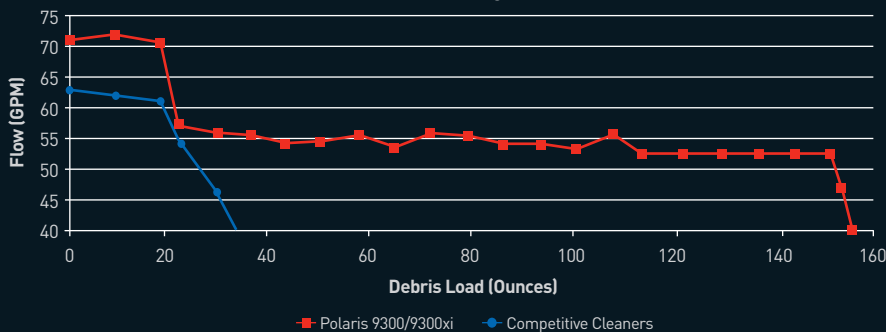

PREMIUM TRANSPORT CADDY

One touch, on demand cleaning cycles.

Convenient cord storage.

EFFICIENCY AND CONVENIENCE

Polaris 9300®/9300xi Debris Load Advantage

Vortex Vacuum Technology allows the Polaris 9300 Sport to capture over 4 times the debris load of other cleaners. Reduces filter cleanings by up to 70%, so it keeps working where other robotic cleaners can't.

Polaris 9300 Sport Robotic cleaners can reduce energy consumption nearly 90%.

Polaris®

9300xi SPORT

take CONTROL WITH THE POLARIS 9300xi SPORT

The Polaris 9300xi Sport takes Polaris robotic cleaners to the next level.