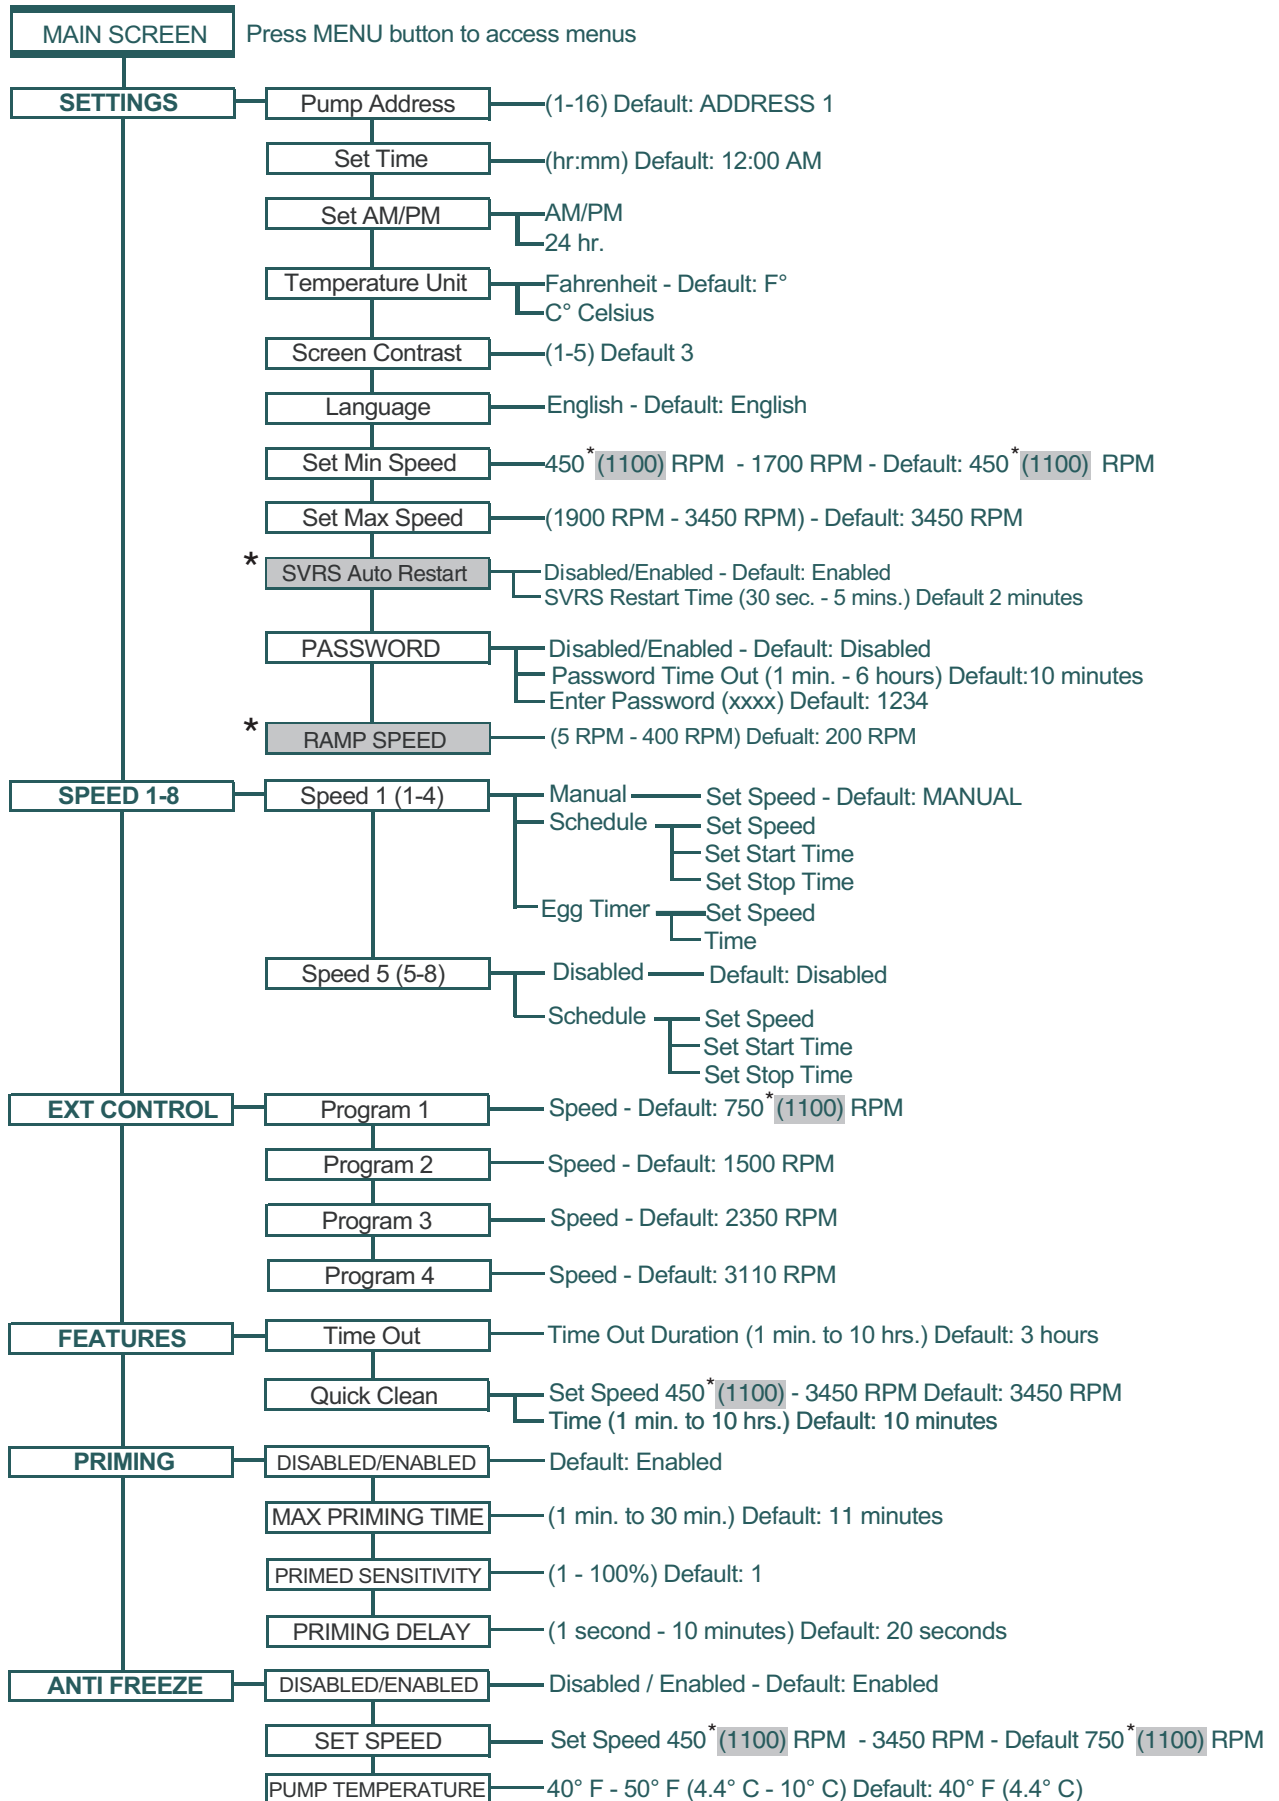

IntelliFlo® Variable Speed and IntelliFlo® VS+SVRS Menu Tree Guide

* **SVRS Only**

IntelliFlo® Variable Speed: Minimum/Default Speed - 450 RPM
 IntelliFlo® VS+SVRS: Minimum/Default Speed - *1100 RPM