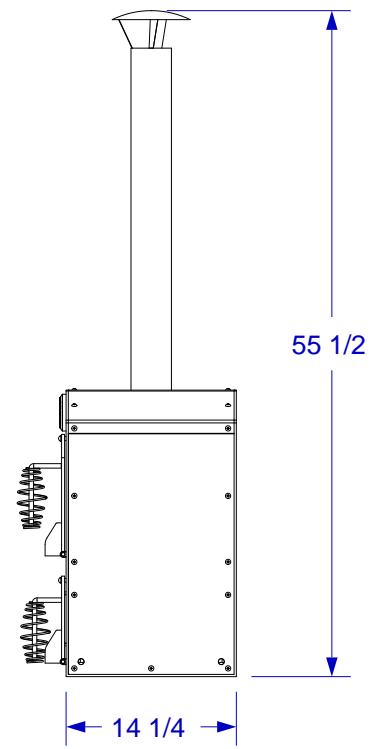

POCO PIZZA OVEN

SPEC SHEET

*ISLAND MUST BE CONSTRUCTED WITH NON-COMBUSTIBLE MATERIALS; REFER TO GRILL OWNERS MANUAL

ISOMETRIC VIEW

FRONT VIEW

RIGHT SIDE VIEW

NOTES:

1. CUTOUT DIMENSIONS: 20" X 13 1/2" X 10 1/2"
2. SCALE: 3/4" = 1'-0"
3. REVISION: 10/2009