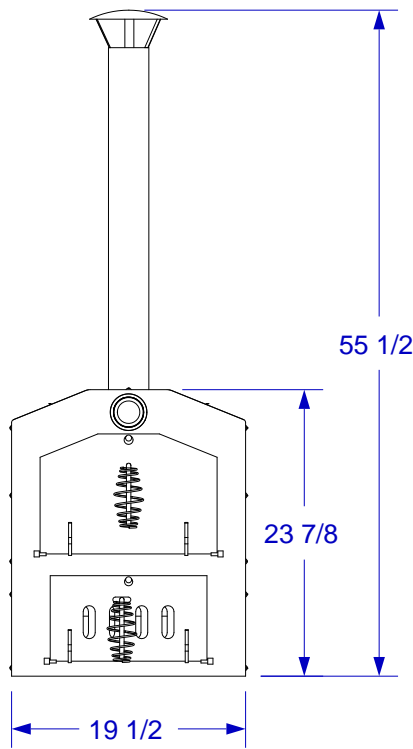

POCO PIZZA OVEN

SPEC SHEET

*ISLAND MUST BE CONSTRUCTED WITH NON-COMBUSTIBLE MATERIALS; REFER TO GRILL OWNERS MANUAL

ISOMETRIC VIEW

FRONT VIEW

RIGHT SIDE VIEW

NOTES:

1. CUTOUT DIMENSIONS: 20" X 13 1/2" X 10 1/2"
2. SCALE: 3/4" = 1'-0"
3. REVISION: 10/2009