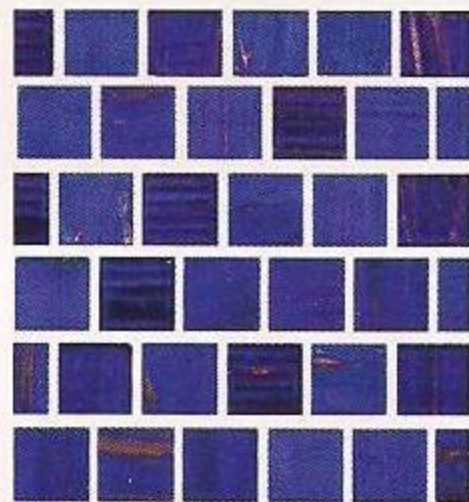

Size: 1" x 1" Glass Tiles
1 sht. = 1.0 sq. ft.

CANYON GEMS

Blue Quartz
201-021

Golden Bronze
201-024

Turquoise Blue
201-022