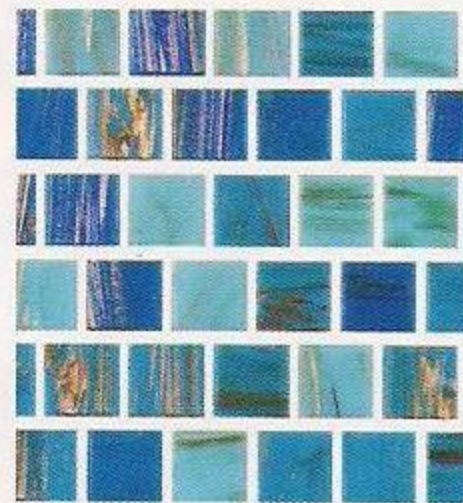

Size: 1" x 1" Glass Tiles
1 sht. = 1.0 sq. ft.

CANYON GEMS

Blue Quartz
201-021

Golden Bronze
201-024

Turquoise Blue
201-022