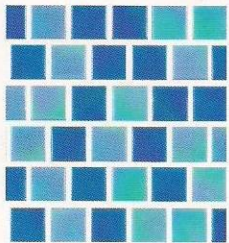

REFLECTIONS

Size: 1" x 1" Glass Tiles
1 sht. = 1.0 sq. ft.

Cool Aqua
201-028

Blue Lagoon
201-030

Onyx Moonlight
201-032

Tropical Surf
201-029