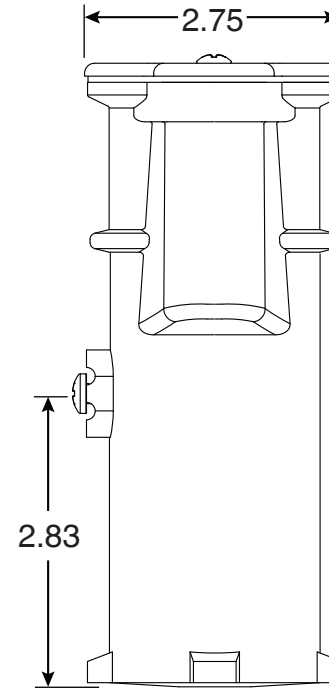

6 Inch Bronze Big Boy Socket with Cap

Part No.
PS-6019-WCAP

Parts List	
QTY	Description
1	PS-6019-BC Socket Bronze
1	PW-6C Wedge
1	PS-60-CAP Assembly
1	5/16-18 x 1-3/4" SS Bolt
1	10-24 x 3/8" Brass Screw

Uses Wedge Assembly
PW-6C

Includes Flush Mount Cap
PS-60-CAP

- 6" Deep Bronze Socket
- Accomodates 1.90" OD Tubing
- Uses PW-6C Wedge Assembly
- Limited Lifetime Warranty

Anchors Must Drain to Prevent Corrosion