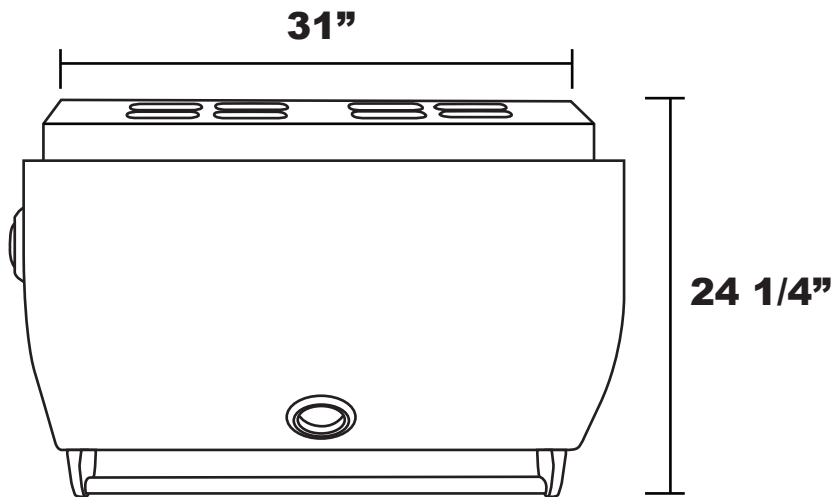

Lion L-75000 Grill

Top View

Front View

Side View

*Approximate Measurements

**Cutout Dimensions:
31" x 19 1/2" x 10"**