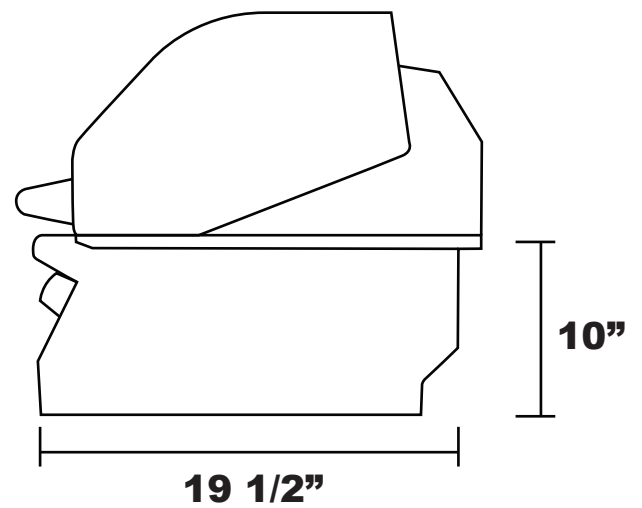

Lion L-75000 Grill

Top View

Front View

Side View

*Approximate Measurements

**Cutout Dimensions:
31" x 19 1/2" x 10"**