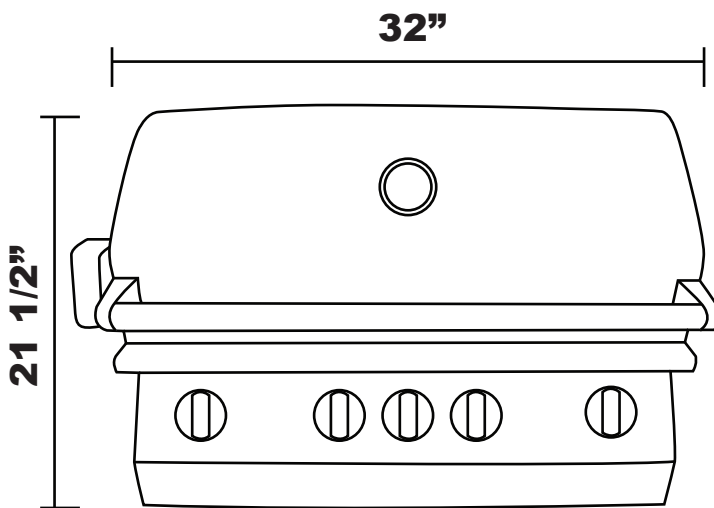

Lion L-75000 Grill

Top View

Front View

Side View

*Approximate Measurements

**Cutout Dimensions:
31" x 19 1/2" x 10"**