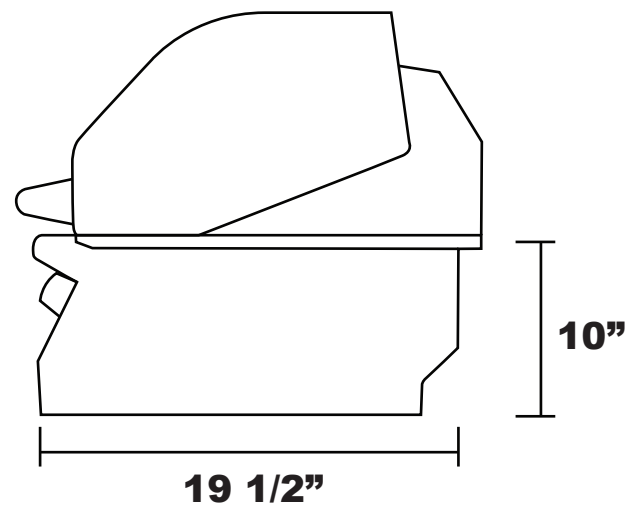

## Top View

## Side View

\*Approximate Measurements

**Cutout Dimensions:  
38 1/2" x 19 1/2" x 10"**