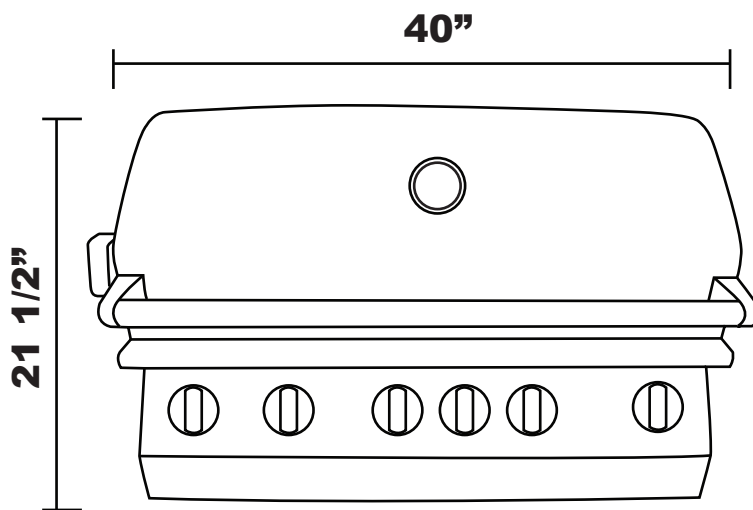

## Top View

## Side View

\*Approximate Measurements

**Cutout Dimensions:  
38 1/2" x 19 1/2" x 10"**