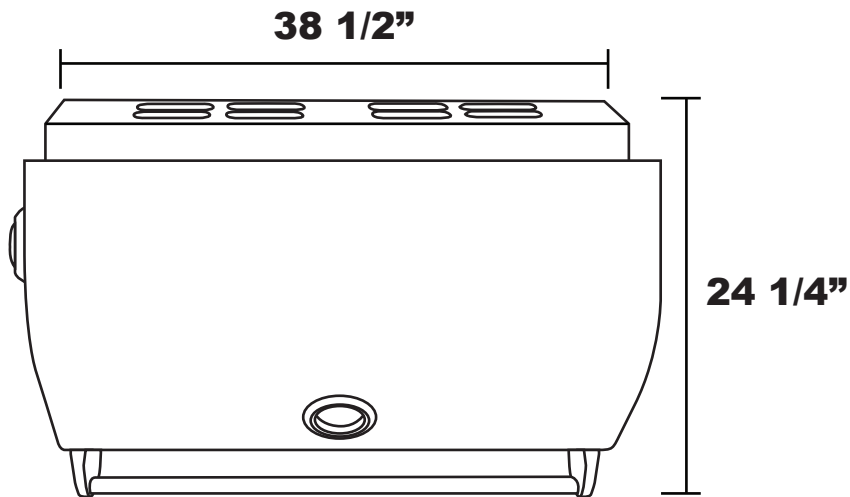

## Top View

## Side View

\*Approximate Measurements

**Cutout Dimensions:  
38 1/2" x 19 1/2" x 10"**