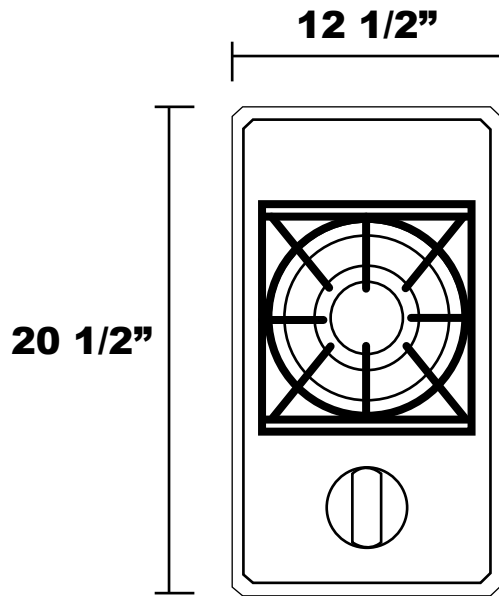

Single Side Burner

Top View

Front View

Side View

**CUTOUT DIMENSIONS:
17 1/2" x 11 1/4"**