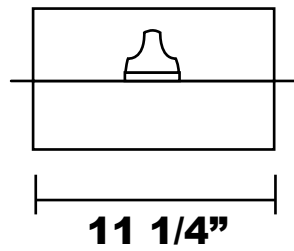

Single Side Burner

Top View

Front View

Side View

**CUTOUT DIMENSIONS:
17 1/2" x 11 1/4"**