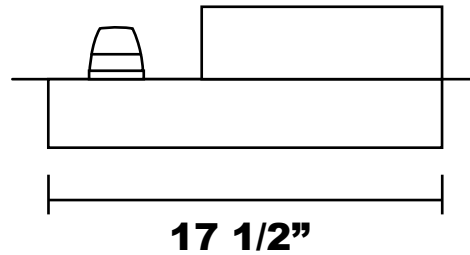

Single Side Burner

Top View

Front View

Side View

**CUTOUT DIMENSIONS:
17 1/2" x 11 1/4"**