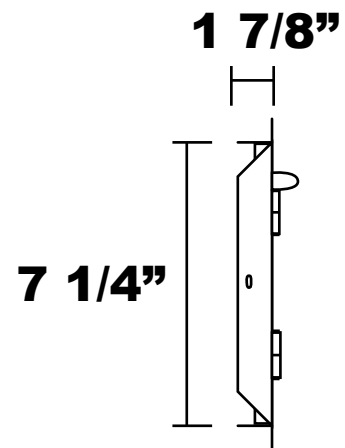

Double Door

**Cutout Dimensions:
30 3/4" x 7 5/8"**