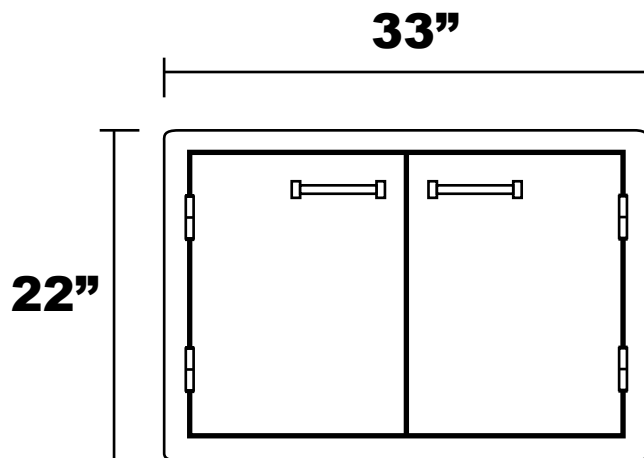

Double Door

**Cutout Dimensions:
30 3/4" x 7 5/8"**