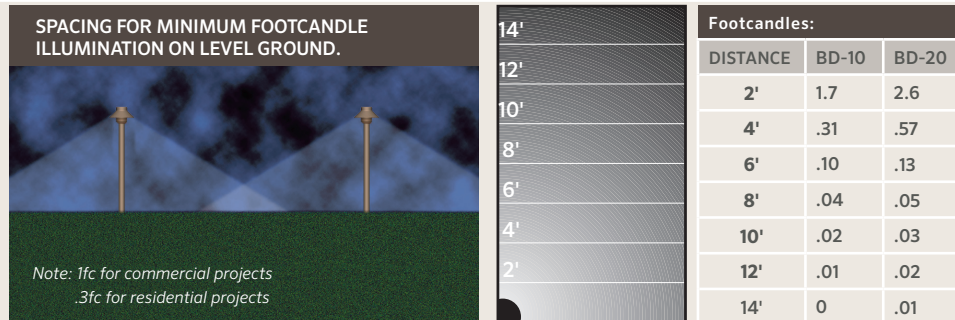

ORDERING INFORMATION

BD: Path Light

FACTORY INSTALLED OPTIONS: Order 1 + 2 + 3 + 4

FIXTURE CODE	LAMP CODE	RISER CODE	FINISH OPTIONS
1 BD	2 10 (10,000 Hr Xenon)	3 8R (8" Riser)	4 XX
	15 (10,000 Hr Xenon)	12R (12" Riser)	(see options to right)
	20 (5,000 Hr Xenon)	18R (18" Riser)	
	10H (2,000 Hr Halogen)	24R (24" Riser)	
	20H (2,000 Hr Halogen)	36R (36" Riser)	

The BD includes your choice of lamp, riser size, and finish. All BD path lights come standard with the Super Slot Spike. Field Installed Options must be ordered separately and will come in a separate box.

FIELD INSTALLED OPTIONS: Order Individually

MOUNTING OPTIONS	
Super Slot Spike (753900) 2" x 10" Included ▶	
Long Slot Spike (250015840000) 2.5" x 10"	
SuperJ-Box (SJ-XX**) 2.5" x 12"	
Post Mount (PM-XX**) 2.5" x 13"	

EXAMPLE: **BD-10-18R-SB** = BD - 10 W Xenon - 18" Riser - Sedona Brown Finish
PM-BS = PM in Natural Brass

PHOTOMETRICS:

For conversion to lumens: Multiply footcandles x 10. See FX glossary for a full description of fc and lumens.

METALS

POWDERCOAT

** Denotes powdercoat finish

Note: Only the copper portions of the Pathlights are powdercoated. The brass pieces remain natural.