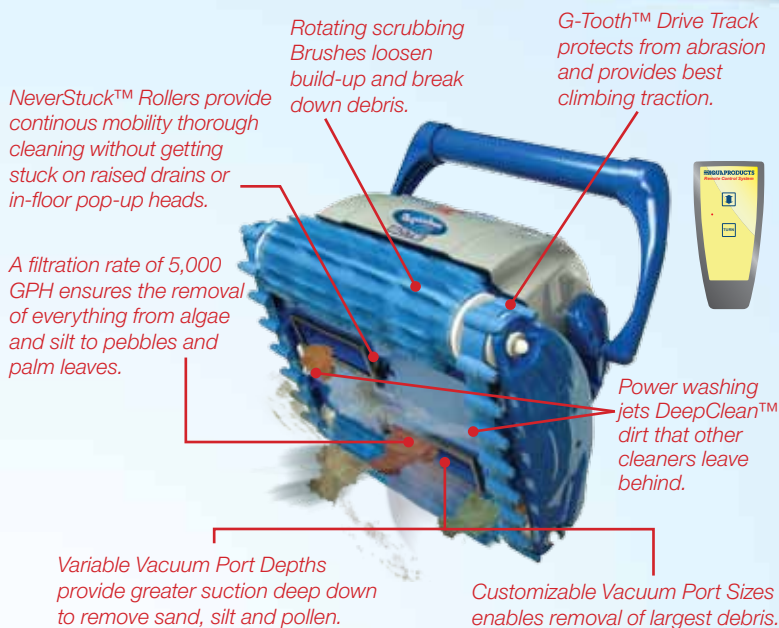

Simply plug in and press a button – that’s it! No hoses, installation, dedicated plumbing or working off your pool’s filter system.

It features its own internal:

Pump Motor

DeepClean™ power washes sand, silt, algae and pollen from within surface pores, corners and seams - where brushes and other cleaners can't reach.

Vacuums in everything from pollen to pine needles to palm leaves.

Circulates clean microfiltered water to mix cool chemically rich water below with warmer chemically depleted water above providing more accurate water tests for safer, healthier water and reduced chemical consumption, including decreasing evaporation and heat loss.

Drive Motor

Navigation sensors and rotating full-length front and rear brushes break down debris, scrub clean grime from walls, waterline and most stairs of any pool shape.

Durable reusable Filter

Traps debris and microfilters the water; Saving your pool's filter.

A float efficiently lifts and turns the robot periodically to traverse raised surface obstacles without getting stuck and clean any pool shape without wasteful lengthy time on walls just to turn.

Clean what, when and where you want with its wireless remote that provides touch button three directional control to spot clean before a party, clean pool areas that tend to accumulate debris and require extra attention or for the person that deserves the very best!