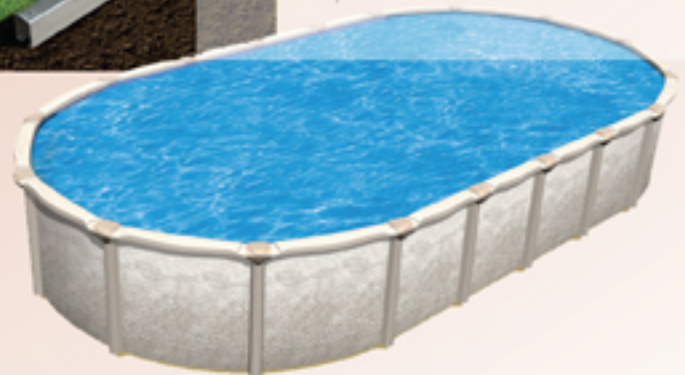

Your above ground pool is designed for years of pleasurable, safe family fun, but it also involves water safety. When used incorrectly, your swimming pool can be dangerous. To insure your above ground pool is used safely you must observe the safety precautions that are provided to you when you purchase your pool.

The dimensions, weights, illustrations and other specifications may not be exact as shown and are approximate. The company reserves the right to modify and/or discontinue without notification any feature in any pool model.

©Copyright 2011 10/2011

INH101211_MAG