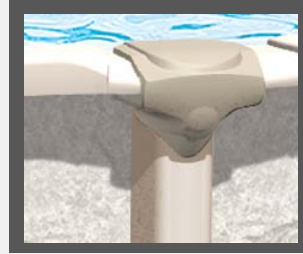

# Magnus™

54"

**Pool Code:**

PMAG-\*\*54RSRSRSB10

PMAG-\*YE\*54RSRSRSB10

**Wall Pattern Code**

WELL54S

Ellipse wall

## Specifications

<b>Height</b>	54"
<b>Top Ledge</b>	7" Resin
<b>Upright</b>	5" Steel (16 uprights on a 24')
<b>Ledge Cover</b>	Two piece ledge cover
<b>Stabilizer</b>	Steel
<b>Bottom rail</b>	Resin
<b>Plates</b>	Top: Steel, Bottom: Resin
<b>Foot Cover</b>	N/A
<b>Structure Color</b>	Pearl
<b>Oval System</b>	Braceless
<b>Other</b>	
<b>Warranty</b>	60 years – 5 years 100%