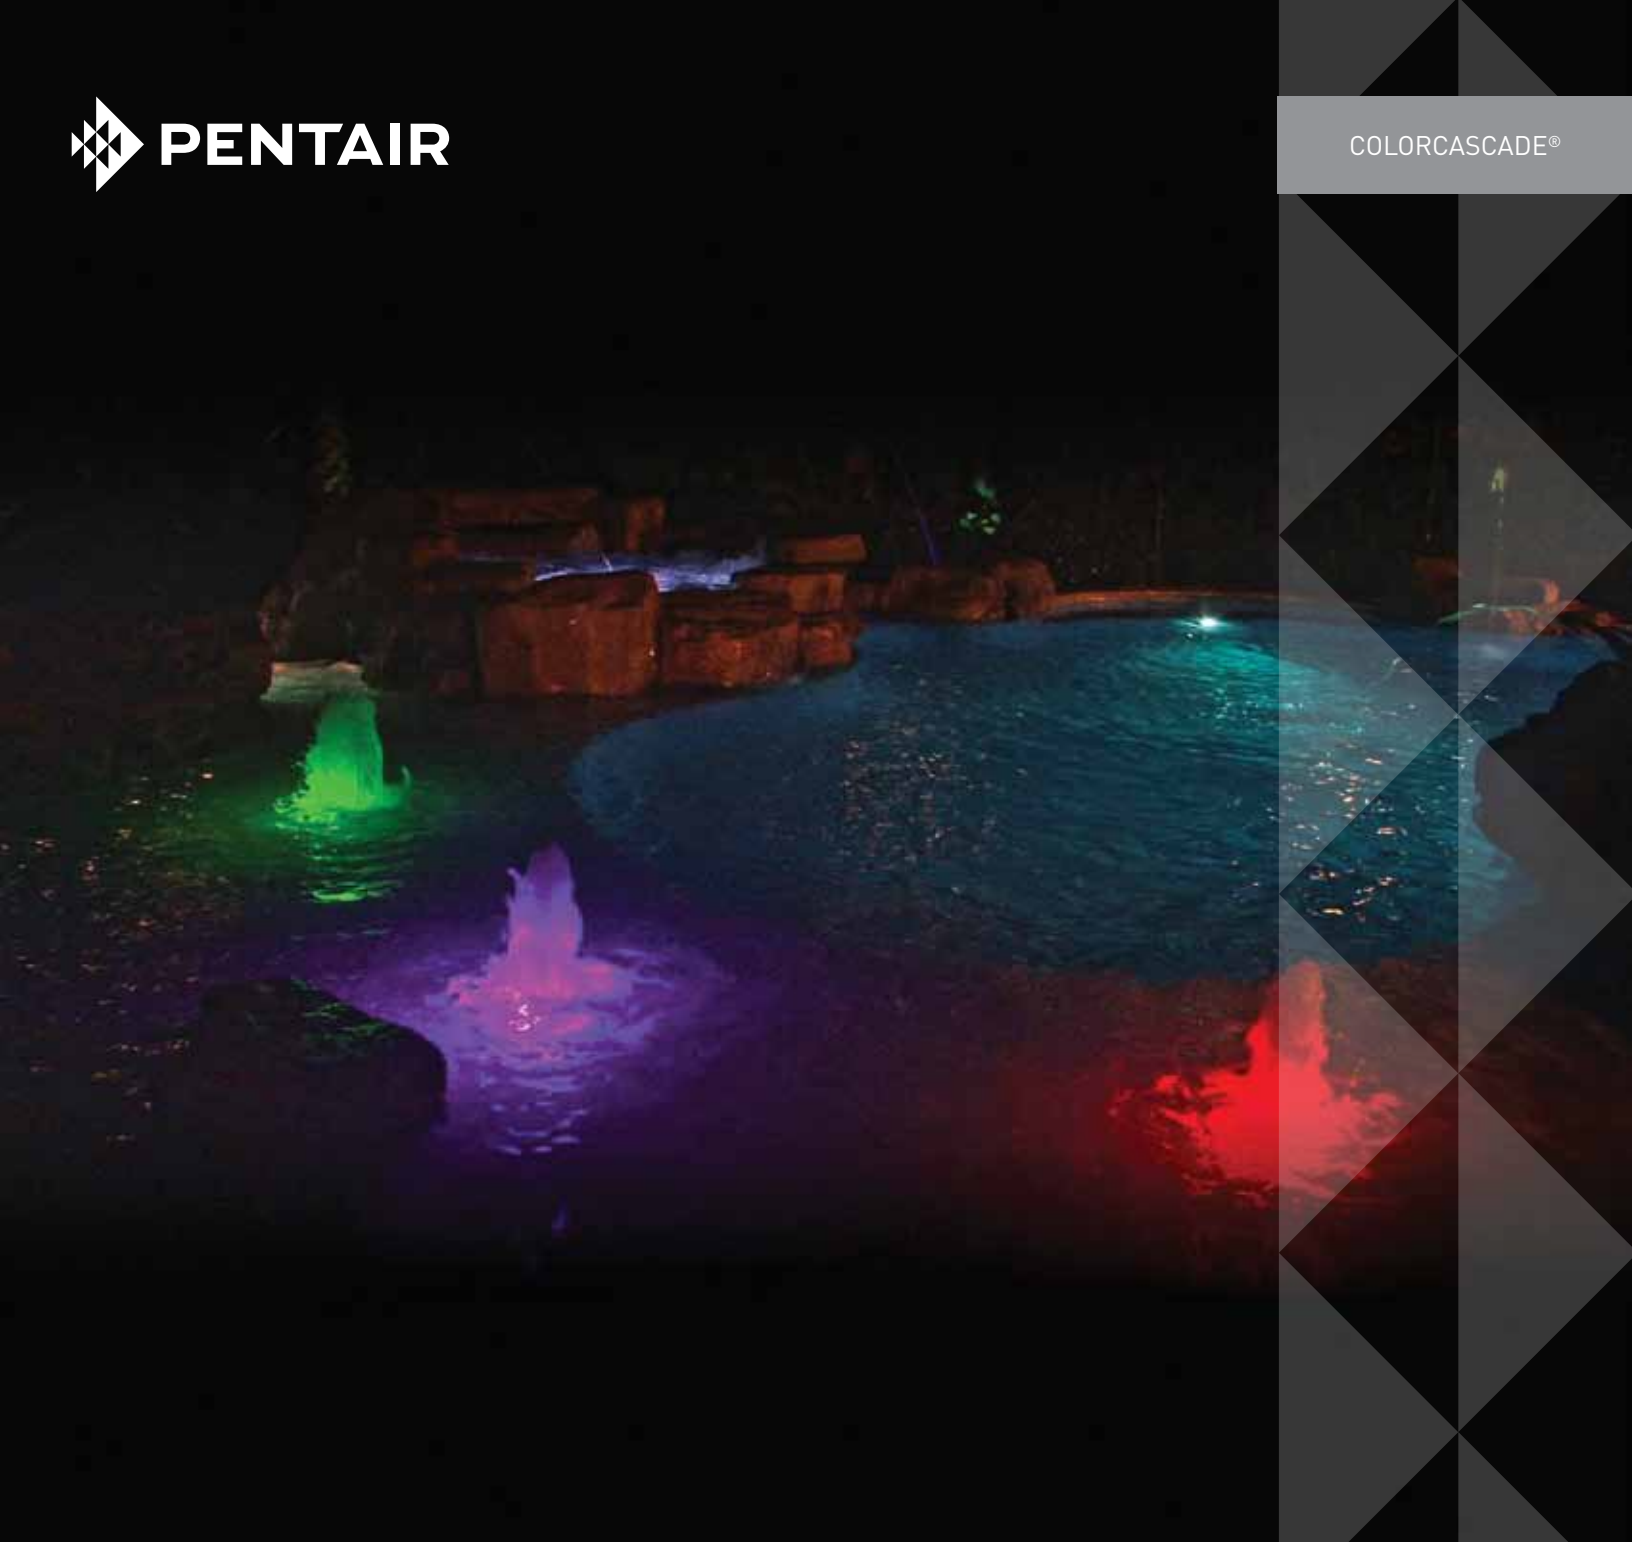

# COLORCASCADE® LED LIGHT BUBBLER

Watch your pool come alive with color

[pentairpool.com](http://pentairpool.com)