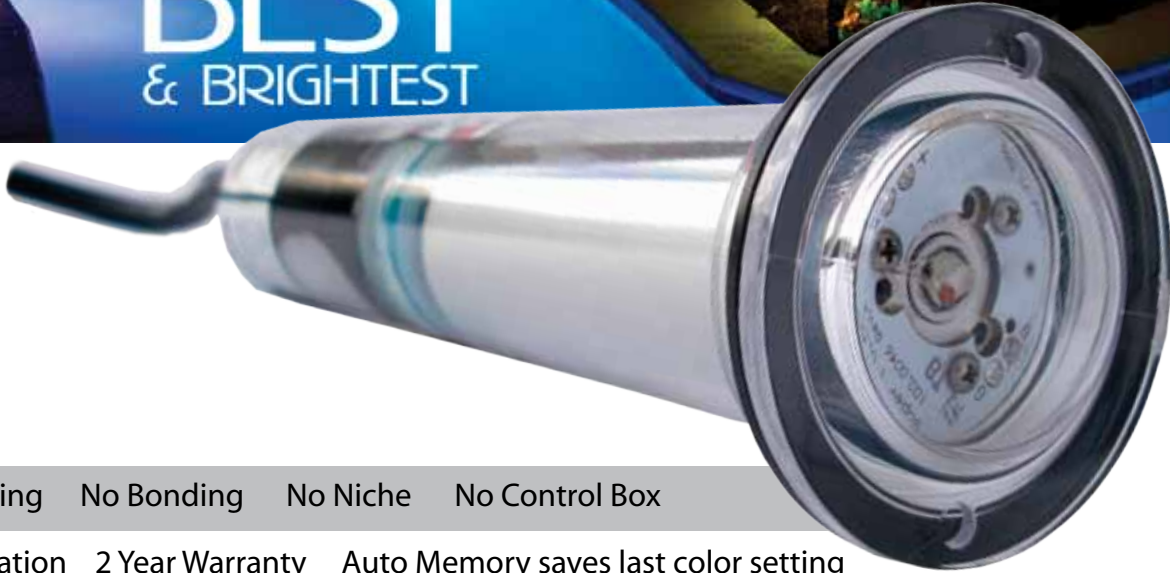

MELODY SOL
RGB LED
UNDERWATER
LIGHT

SOL
LED UNDERWATER LIGHT

The new MELODY SOL is twice the power and twice the brightness as the SAVI Melody with all the same great features. Nicheless, intelligent RGB color LED lighting ideal for shallow water applications like steps, swim outs, sunshelves and beach entries. The MELODY SOL synchronizes with all SAVI lights and lighted water features, so now you and your family can have a day in the sun, all night long!

LIGHTING
FOR THE
BEST
& BRIGHTEST

MELODY SOL
RGB LED
UNDERWATER
LIGHT

No Grounding No Bonding No Niche No Control Box

Easy Installation 2 Year Warranty Auto Memory saves last color setting

LED Lamp Life 5x Longer than traditional pool lighting

Bright, Colorful and Versatile. The **Melody SOL** will outperform any other LED underwater pool light on the market today - hands down. The colors are rich and brilliant. The profile is small and sleek so you can position it WHERE you want it , not where you have to. When you sync the **SOL** with other great lighting products from SAVI like the X-Stream Nova Fall, X-Stream Bubbler or X-Stream Pavers you'll see there's better value anywhere. Isn't it time to finally enjoy some fun in the sun... all night long.