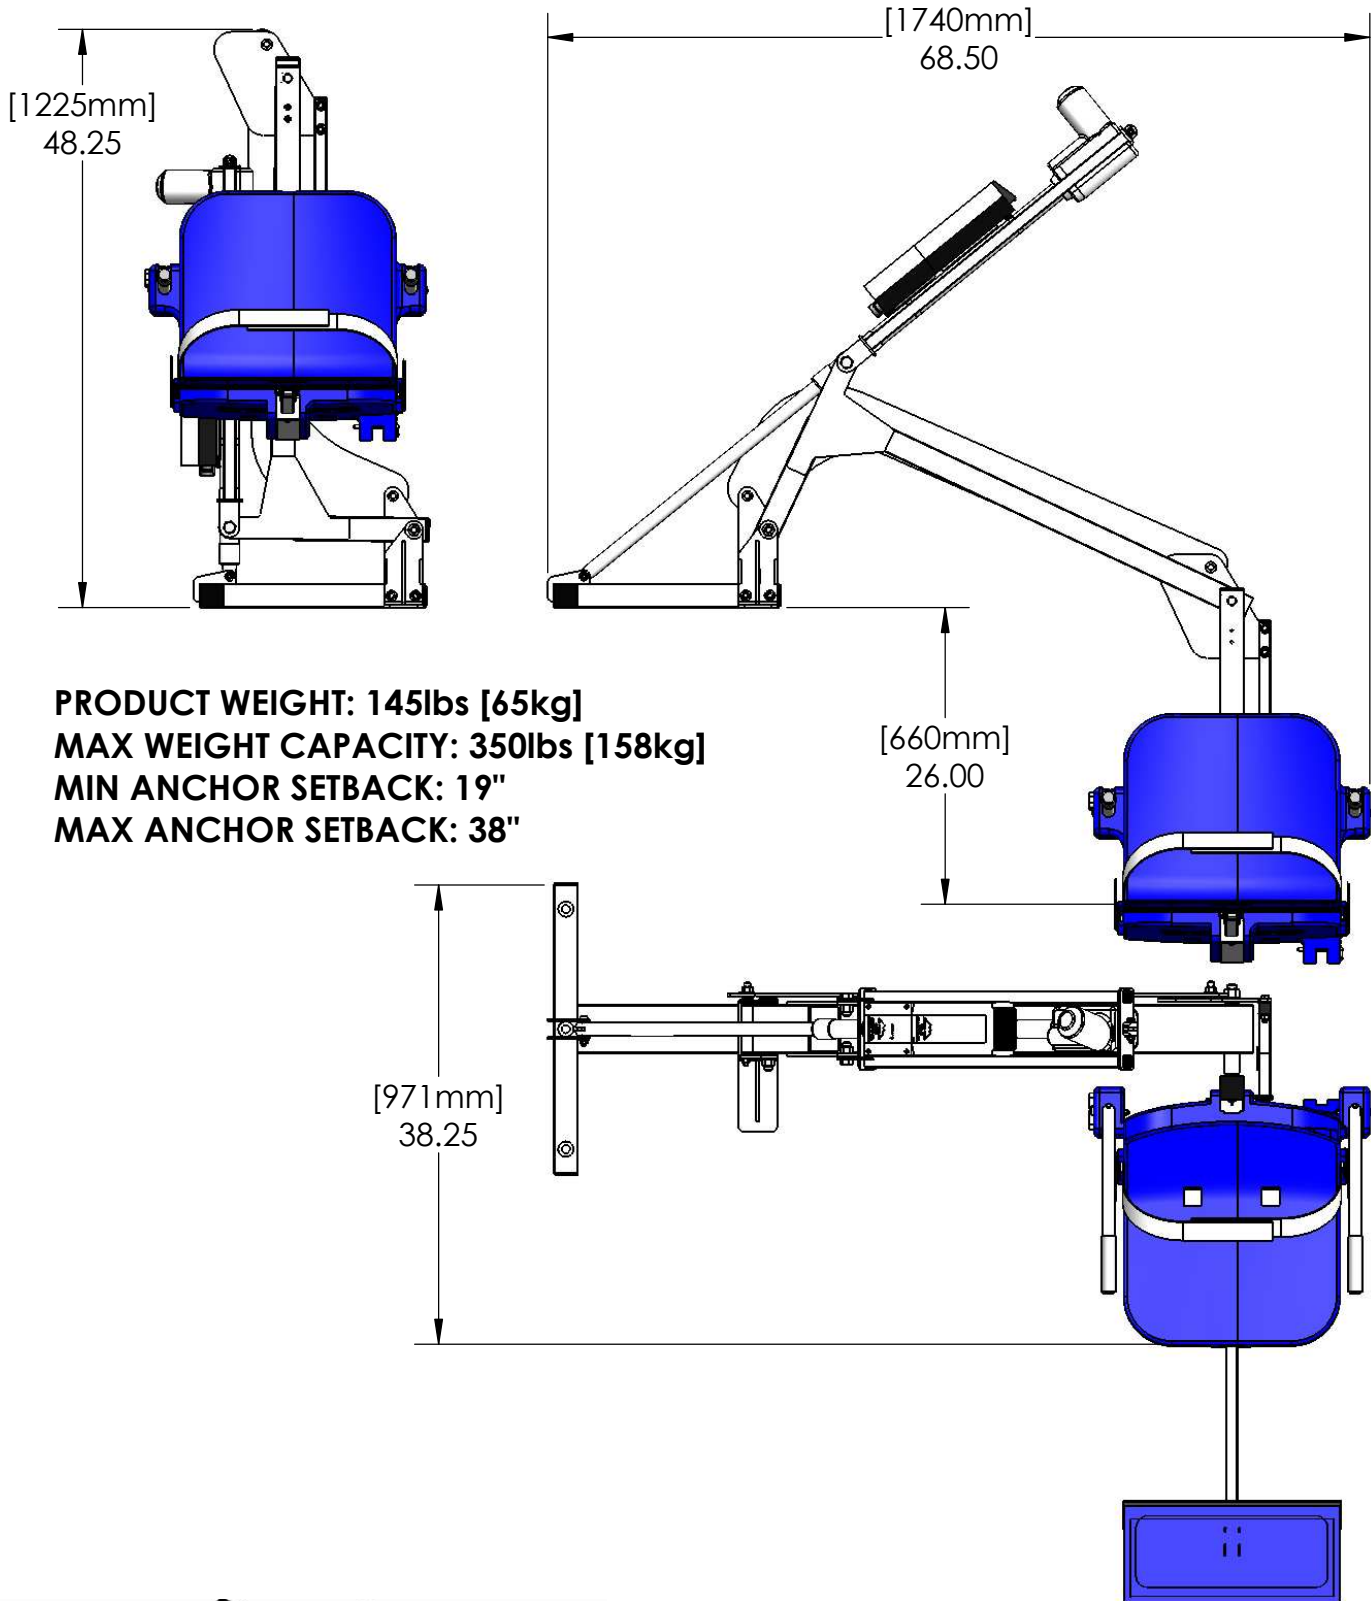

THE PRO POOL-XR POOL LIFT

U.S. PATENT NO'S: [7,249,386 B2] [D507,769 S]

PRODUCT WEIGHT: 145lbs [65kg]
MAX WEIGHT CAPACITY: 350lbs [158kg]
MIN ANCHOR SETBACK: 19"
MAX ANCHOR SETBACK: 38"

Aqua Creek Products
 The Total Solution for Pool and Spa Access

9889 GARRYMORE LANE
 MISSOULA, MT 59808
 (406) 549-0769
 FAX (406) 549-2602

NOTE:
 *SPECIFICATIONS ARE SUBJECT TO CHANGE WITHOUT NOTICE

PRODUCT:	F-004PLB-XR	
DWG #:	F-004PLB-XR-1	
SCALE:	1:16	DATE: 1/8/16
DRAWN BY:	KR	REVISION: A