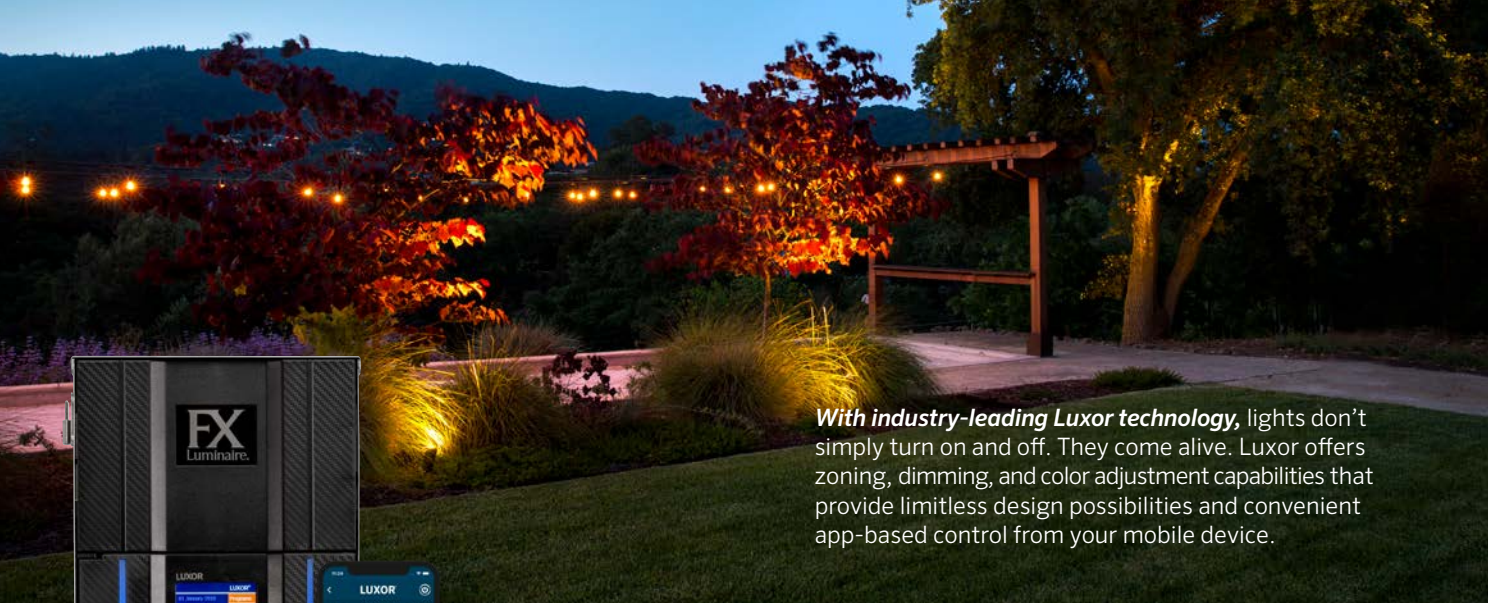

SMART HOME INTEGRATION

Seamless integration with today's most popular smart home systems

Compatible systems include:

 **LUTRON**

 **CRESTRON**

 **Control4**
Better Together.

SAVANT

LUXOR[®]

Lighting Control System

All product names, logos, and brands are property of their respective owners.

FXLuminaire

With industry-leading Luxor technology, lights don't simply turn on and off. They come alive. Luxor offers zoning, dimming, and color adjustment capabilities that provide limitless design possibilities and convenient app-based control from your mobile device.

Luxor Controller and App

MR-16 ZD Lamp and Luxor Cube

CONTROLLER

- Zoning, dimming, and color control capabilities
- Up to 250 independently adjustable lighting groups
- Up to 40 custom themes for special celebrations
- Preset calendar-based programming
- Preinstalled LAN connection
- Optional remote Wi-Fi antenna
- Smart device app control
- Smart home compatible