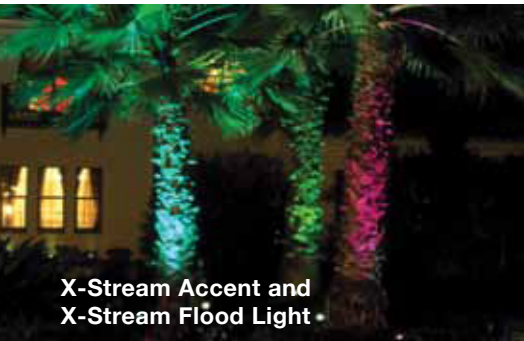

SAVI™ X-STREAM

**BRILLIANT WHITE AND MULTICOLOR LED LIGHT
FEATURES FOR POOLS, SPAS AND LANDSCAPES**

Savi X-Stream LED Light Drivers

Savi X-Stream Note LED Driver - Small but powerful LED light creates a variety of effects and a myriad of colors when combined with the M4 Controller. Equipped with 100 feet of cord, the Savi X-Stream Note will light up to 200 strands of fiber.

Savi X-Stream-Melody - can be used as a stand alone or with other Savi Melody pool lighting. Connect up to any Class 3 12VAC Transformer. The Savi X-Stream Melody will light up to 200 strands of fiber and is equipped with a 100 foot cord. Easily synchronize the Savi Melody with a Savi Pool Light, Savi Note, Savi Spa Light, and Galaxy Plus Pool and Spa Light, for a truly incredible lighting display.

SAVI X-Stream Blanco – can be used as a stand alone or with our Melody Blanco pool light. Connect up to any Class 3 12VAC transformer. The Savi X-Stream Blanco will light up to 200 strands of fiber and is equipped with a 100 ft cord. Easily synchronizes with Melody Blanco or our Comlight.
Use for brilliant white light effects.

VIBRANT Colors EXCITING "Shows"

White
Light Blue
Green
Pink
Dark Blue

Smooth Color Transition
Blue/Green Fade
Fast Color Changing
Medium Changing

Use As a Stand Alone Feature Or Combine With Other Savi Pool and Spa Lighting Systems