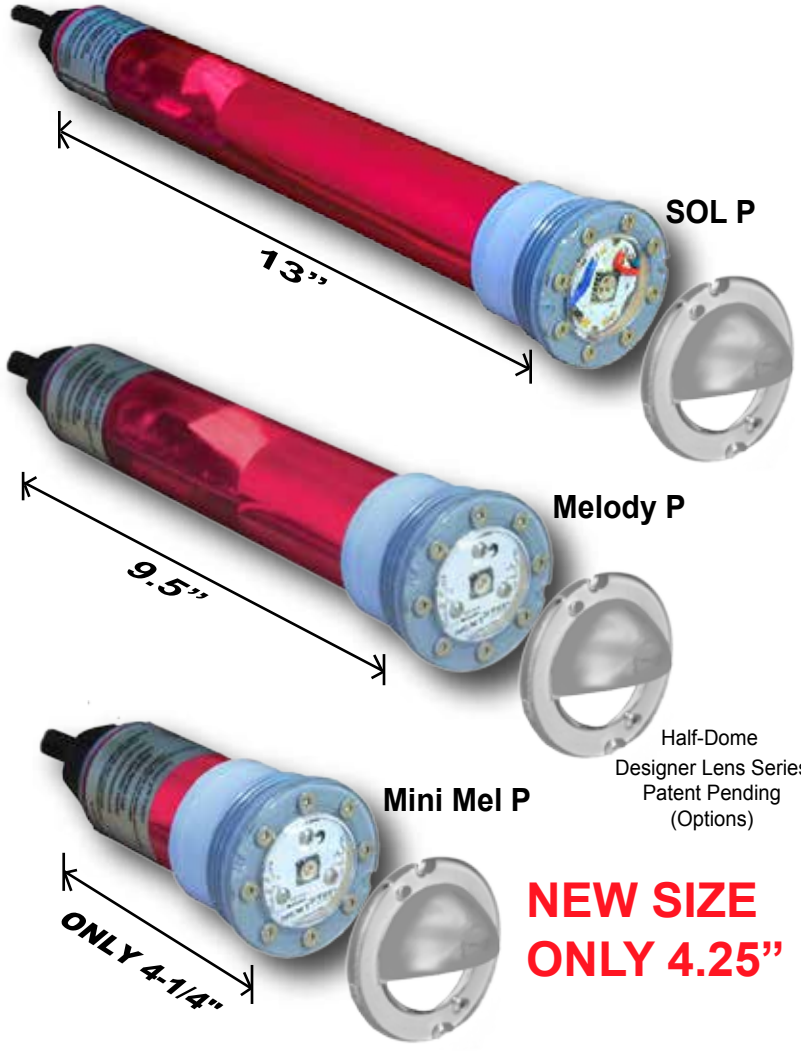

The Original & Most Innovative Pool Lighting in the Industry JUST GOT BETTER!
12V NICHE-LESS LED UNDERWATER LIGHTS

NEW FOR 2014 NEW FOR 2014 NEW FOR 2014

3 NEW EXCITING MODELS
MELODY-P
SOL-P
MINI MEL-P

Works exclusively with PENTAIR and ZODIAC R-Series Controls
Direct Control of Colors & Shows
No More Toggling ON & OFF

4" Minimum Water Depth

Fits Standard 1-1/2" Wall Fittings

NO Niche NO Grounding NO Bonding

Flush Mounts - No Removal During Liner Changes

Can Run Dry - No Water Required for Cooling

180 Degree Beam for Complete Coverage

14 OPERATIONS/MODES

Can run independently from wall switch without controller

DESIGNER SERIES LENSES

An Industry First! Create and direct light where you want and dazzling lighting effects. Five Lenses: Spot, Diamond, Halo, Half Dome and Cats Eye.

INTERCHANGEABLE

Switch from white light to RGB without replacing the whole light – simply change the Light Cartridge out.

UPGRADEABLE

Stay in step with the latest technology advancements from Next Step Products. Change from our Standard Lights up to the P Series with a simple cartridge change.