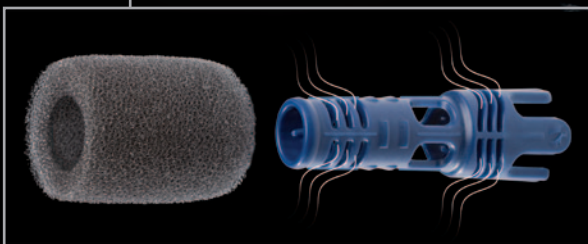

Polaris® 3900 SPORT

NEW
& IMPROVED
NOW INCLUDES
TAILSWEEP PRO®

- 50% more flow for ultimate sweeping action
- No more wet windows or walkways

BONUS
TailSweep Pro®

Polaris®

3900 SPORT

Your pool. Our reputation.

The new and improved Polaris® 3900 Sport delivers unmatched vacuum power, incomparable convenience, and legendary performance. It integrates the time-proven Polaris Classic series features you love with innovative new enhancements for added durability, reliability, and performance.

LEGENDARY PERFORMANCE

All-wheel PosiDrive system with durable stainless steel drive chain delivers 50% more torque for maximum speed, climbing, maneuverability, and performance.

EXTREME SWEEPING

Now includes TailSweep Pro®, providing ultimate sweeping action, while eliminating water from spraying outside the pool. No more wet windows or walkways!

INCOMPARABLE CONVENIENCE

Dual-chamber zippered Superbag picks up and stores more debris than any other cleaner for reduced maintenance.

UNMATCHED POWER

Powered by a booster pump, the Polaris 3900 Sport has the most vacuum power of any cleaner. It picks up even the largest debris, while filtering and circulating water for a cleaner, clearer pool in less time.