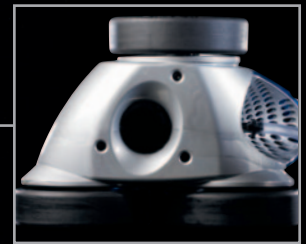

LEGENDARY PERFORMANCE

All-wheel PosiDrive system with durable stainless steel drive chain delivers 50% more torque for maximum speed, climbing, maneuverability, and performance.

EXTREME SWEEPING

Now includes TailSweep Pro®, providing ultimate sweeping action, while eliminating water from spraying outside the pool. No more wet windows or walkways!

INCOMPARABLE CONVENIENCE

Dual-chamber zippered Superbag picks up and stores more debris than any other cleaner for reduced maintenance.

UNMATCHED POWER

Powered by a booster pump, the Polaris 3900 Sport has the most vacuum power of any cleaner. It picks up even the largest debris, while filtering and circulating water for a cleaner, clearer pool in less time.