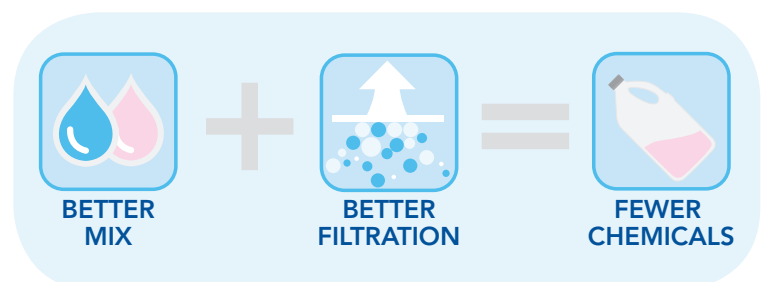

The Breeze XLS is equipped with a fixed brush underneath the cleaner to agitate algae and film on surfaces. Additionally, our patented Power Washing Jets loosen stubborn dirt and debris.

The XLS also features easy to clean extra large fine filter baskets with transparent windows to easily see collected debris and our Aquabot Swivel to help prevent cable tangling.

KEY FEATURES

- Patented Power Washing Jets
- Fine Filter Baskets
- 50' Cable with Swivel
- 2 Cleaning Cycles
- Plug it in and Press a Button

Aquabot Swivel.
Helps prevent
Cable tangling!

POOL USE	
Type	In-Ground and Above-Ground
Shape	All
Surface type	All
FEATURE / FUNCTION	
Method of propulsion	Hydro-Robotic Technology
Power Washing Jets	Yes
Wall Climbing	Floor, Cove and Partial Wall with *Radius
Filter loading	Top Access
Filter type	2 Fine Filter Baskets
Length of cable	50' with Swivel
Cable Swivel	Yes
Adjustable Turning	Sliding Tab
Never Stuck™ Rollers	Yes
Timer - Auto Shut Off	Yes
Power Supply	Internal Timer, 1-2 Hour
Warranty	2 Years 1st Year Full, 2 Year Limited**
PERFORMANCE	
Gallons Per Minute	70
Operating Cost per Hour	$0.05
Cleaning time programs	Small and Large pool settings
SPECIFICATION	
Voltage Power Supply	120V / 60Hz
Watts	150W

* Minimum Radius of 6 Inches
** 1st Year Full, 2nd Year Limited

280 Grove Avenue
Cedar Grove, NJ 07009
aquabot.com

©2018 Aquabot. Aquabot® is a registered trademark of Aqua Products, Inc. Information and specifications are subject to change at any time.

MSS001018
BREEZE XLS

aquabot
KEEPERS OF PURE