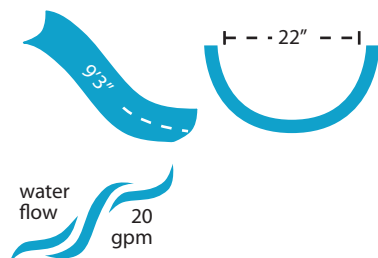

Rogue² New!

A retro look with a thoroughly modern flume makes this the new standard for backyard fun.

- 8' in height (6'6" to seat)
- Available in right or left curved flume
- Accommodates sliders up to 250 lbs.
- Wide flume with high walls
- Designed for quick, easy assembly
- Improved high volume water delivery system can be plumbed through the pool's return line or connected to a garden hose
- Can be surface or in-deck mounted to accommodate any pool (flanges must be purchased separately)
- Intended for use on residential in-ground swimming pools only

Slide Color

Due to printing technology, actual color may differ.

All installations must comply with all applicable local and national codes and installation must be completed in accordance with S.R.Smith installation instructions.

Adult supervision required at all times when children are using this slide.

Flume Details

Model No.	Description	Shipping		
		Weight	Length	Width
610-209-5812	White, Right Curve	200 lbs	92"	40"
610-209-5822	White, Left Curve			
610-209-58110	Taupe, Right Curve			
610-209-58210	Taupe, Left Curve			
610-209-5813	Blue, Right Curve			
610-209-5823	Blue, Left Curve			
610-209-58120	Gray, Right Curve	35"	(One box)	
610-209-58220	Gray, Left Curve			