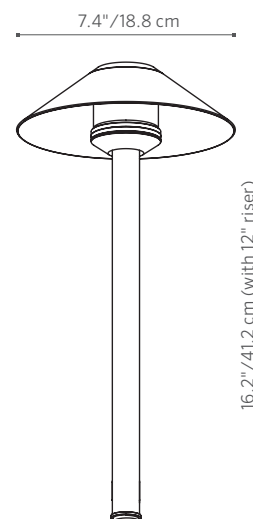

*The CB is a soft, efficient, and safe path light that can be used for pathways of all shapes, sizes, and locations. Its sleek hat shape gives it a more contemporary look that can accentuate landscapes that are trying to achieve a modern facade.*

### CB: Path Light

NUMBER OF LEDS:	1	3
HALOGEN LUMEN OUTPUT EQUIVALENT:	10 Watt	20 Watt
USEFUL LED LIFE (L70):	50,000 hrs avg	50,000 hrs avg
INPUT VOLTAGE:	10 to 15V	10 to 15V
VA TOTAL: (Use this number to size the transformer)	2.4	4.5
WATTS USED:	2.0	4.2
LUMENS PER WATT (EFFICACY)	19.4	25
MAX LUMENS:	39	103
CCT (Ra)	86	66.6

# CB: Path Light

**FACTORY INSTALLED OPTIONS (TOP ASSEMBLY):** Order 1 + 2

Step	Description	Code
1	TOP ASSEMBLY	CBLEDTA
2	TOP FINISH	AB*, AT*, CU, NP*, WG, FW, AL, BZ, DG, WI, VF, SB, FB

EXAMPLE: **CBLEDTA-DG** = CB Top Assembly - Desert Granite Finish

EXAMPLE: **753900** = Super Slot Spike

**PHOTOMETRICS:**

Beam angle is calculated using LM-79 method for SSL Luminaires:  
 "Beam angle is defined as two times the vertical angle at which the intensity is 50% of the maximum."