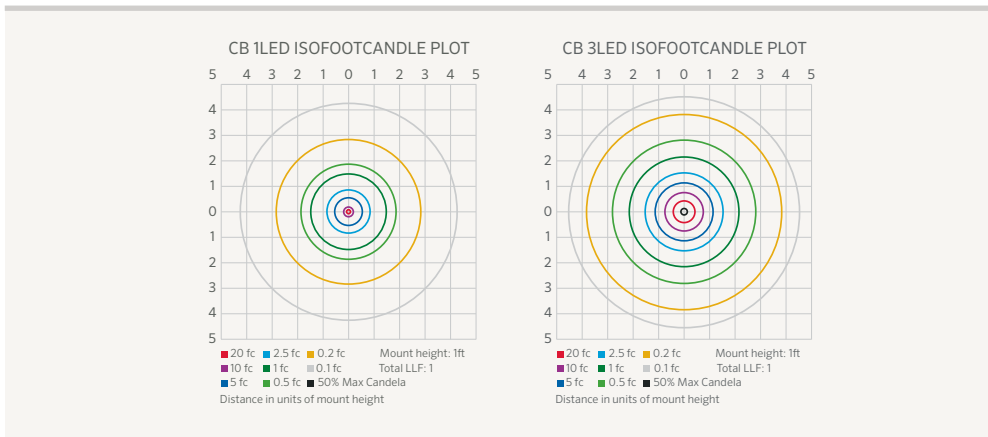

### CB: Path Light

NUMBER OF LEDS:	1	3
HALOGEN LUMEN OUTPUT EQUIVALENT:	10 Watt	20 Watt
USEFUL LED LIFE (L70):	50,000 hrs avg	50,000 hrs avg
INPUT VOLTAGE:	10 to 15V	10 to 15V
VA TOTAL: (Use this number to size the transformer)	2.4	4.5
WATTS USED:	2.0	4.2
LUMENS PER WATT (EFFICACY)	19.4	25
MAX LUMENS:	39	103
CCT (Ra)	86	66.6

**FACTORY INSTALLED OPTIONS (RISER ASSEMBLY):** Order 1 + 2 (optional) + 3 + 4 + 5

Step	Description	Code
1	RISER TYPE	G
2	OPTIONAL ZD	ZD (Refer to the Luxor page in the Lighting Control section)
3	LAMP	1LED, 3LED (50,000 avg. life hours)
4	RISER HEIGHT	8RA, 12RA, 18RA, 24RA, 36RA (in inches)
5	FINISH	AB*, AT*, CU, NP*, WG, FW, AL, BZ, DG, WI, VF, SB, FB

EXAMPLE: **753900** = Super Slot Spike

**PHOTOMETRICS:**

Beam angle is calculated using LM-79 method for SSL Luminaires:  
 "Beam angle is defined as two times the vertical angle at which the intensity is 50% of the maximum."