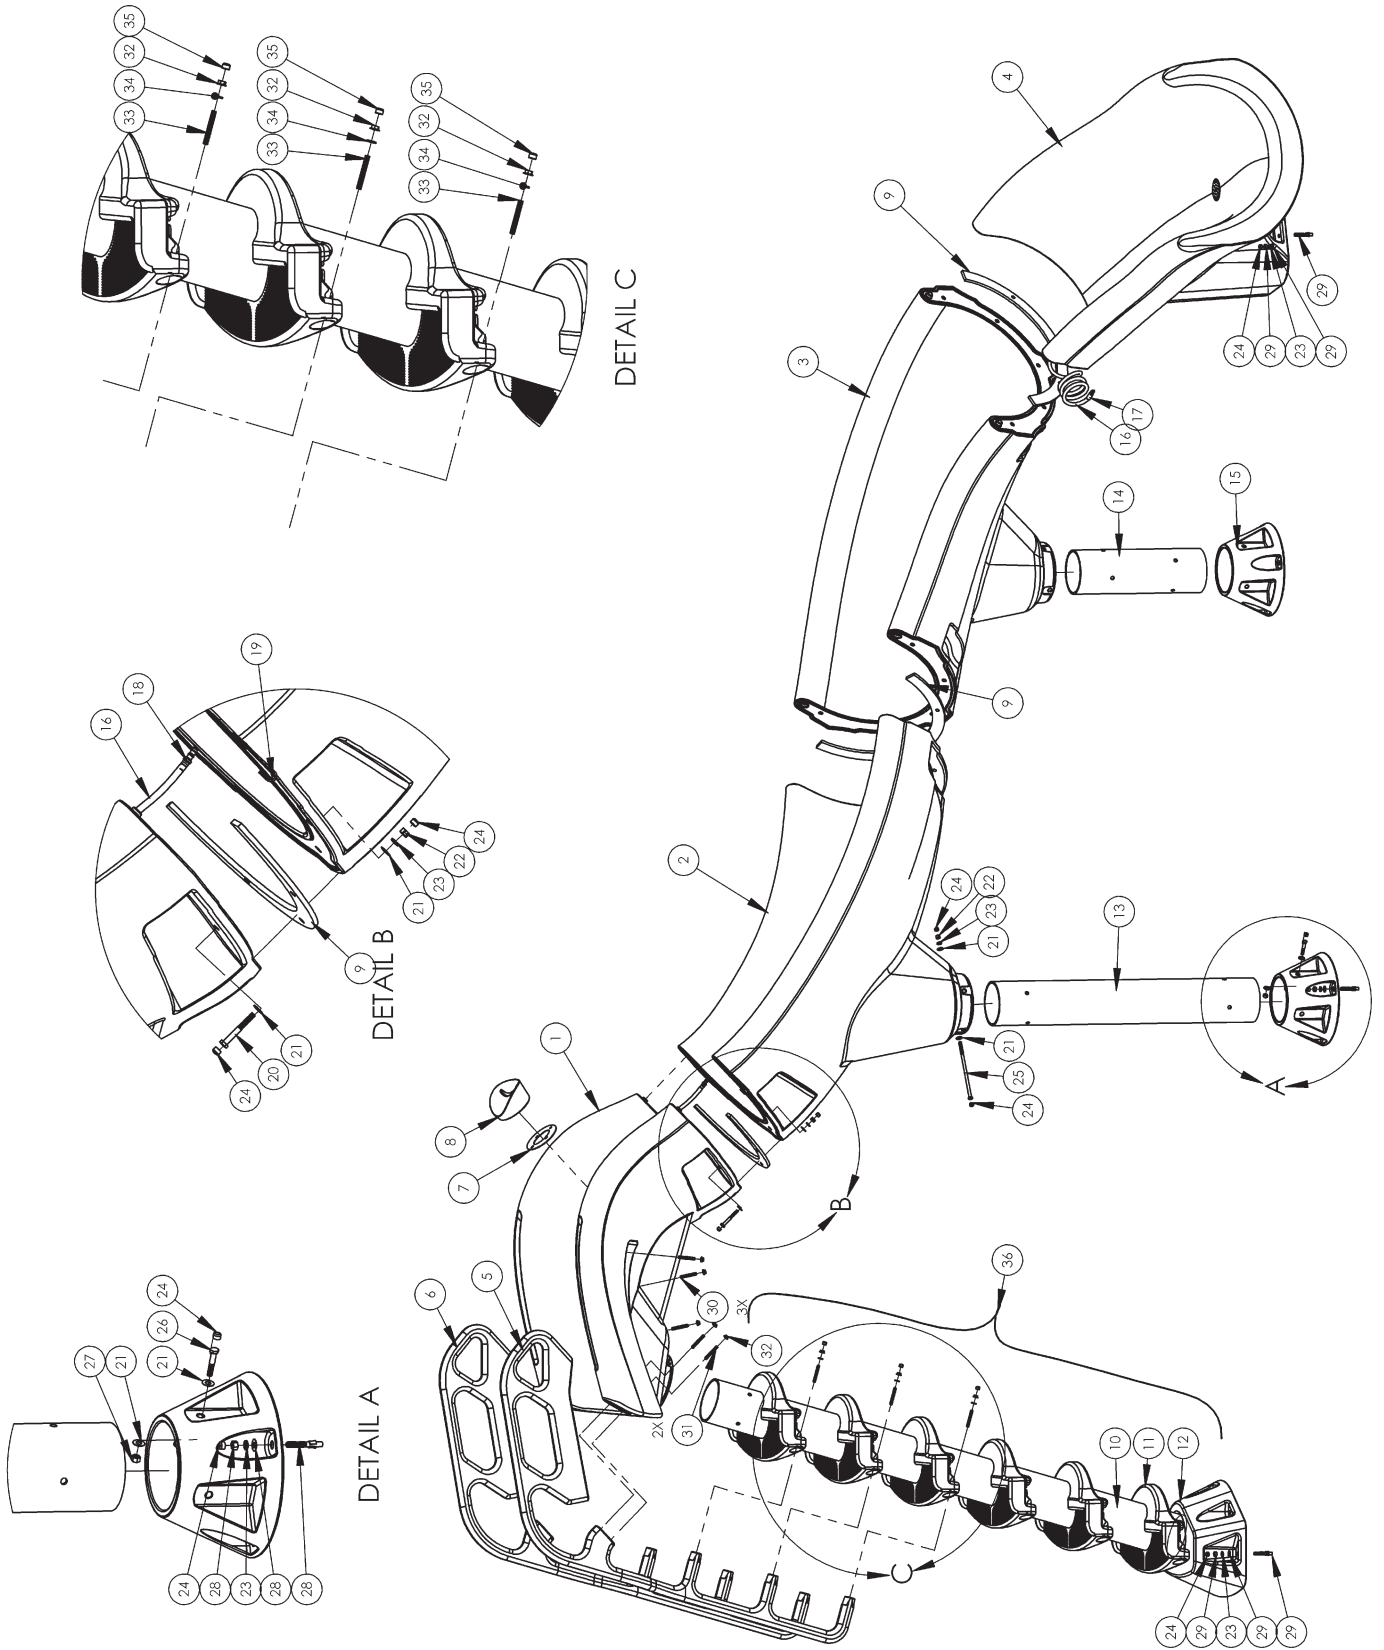

ADRENALINE™ SLIDE:

FEATURES:

- Rotational Molded - Polyethylene Construction on Flume, Steps, Rails & Leg Supports (PVC Legs)
- Available in Summit Gray & Desert Tan
- Available in Right OR Left Turn
- 84" High at Seating Area
- Flume Width = 25"
- Flume Depth = 14.4"
- Fantastic Water Supply System
- 15-35 GPM (Actual GPM rating will vary depending on specific pool size and pool equipment used.)
- Stainless Steel Hardware
- StableSafe™ Climbing System includes Heavy Fiberglass Stability Base, Deep Slip-Resistant Treads with Toe Stops, and Grip-Around™ Handrails
- Pre-launch Splash Zone™
- Weight Limit = 300 Lbs.
- 3 Year Warranty

ADRENALINE™ SLIDE (ADR1-CR SHOWN):

ADRENALINE™ SLIDE (ADR1-CR SHOWN):

ALL CHART INFORMATION BELOW CORRESPONDS WITH THE DRAWING ON THE PREVIOUS PAGE.

- ADR-101-SS: PVC Leg to Foot
- ADR-102-SS: Flume to Flume
- ADR-103-SS: PVC Leg to Flume
- ADR-104-SS: Foot Pedestal to Deck
- ADR-105-SS: Handrails to Entry and Steps