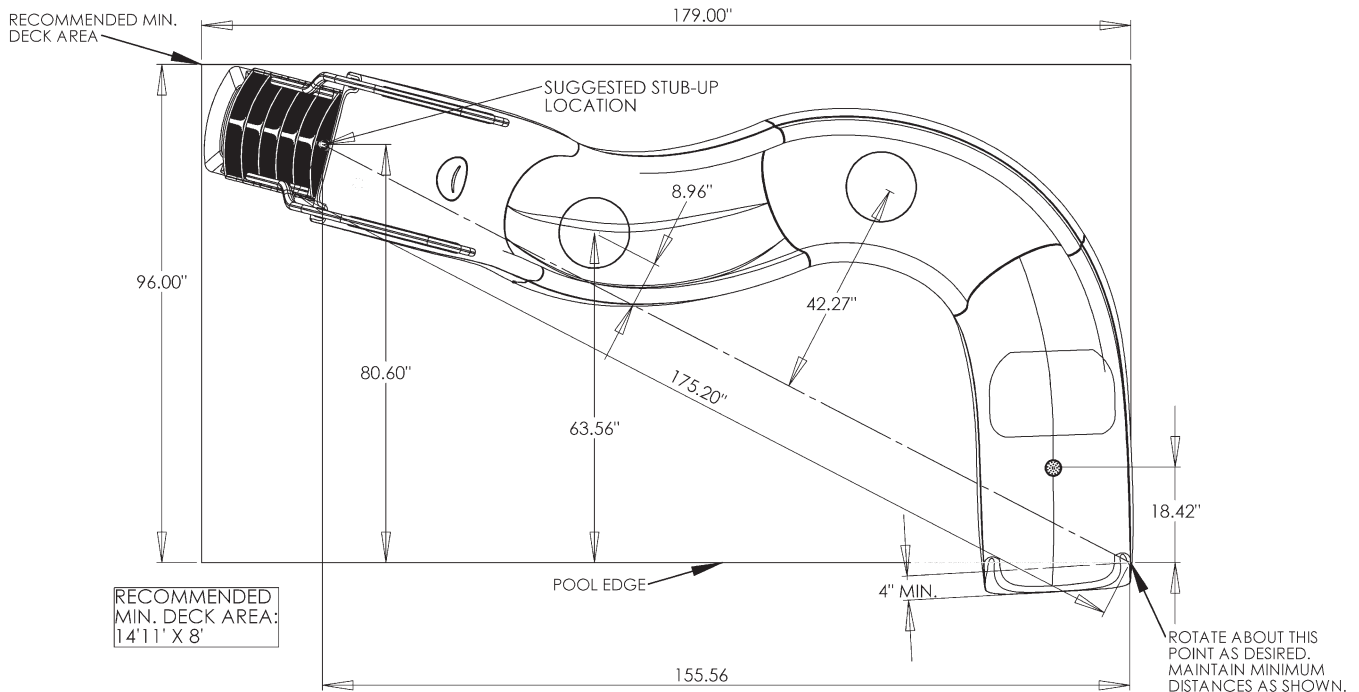

ADRENALINE™ SLIDE:

FEATURES:

- Rotational Molded - Polyethylene Construction on Flume, Steps, Rails & Leg Supports (PVC Legs)
- Available in Summit Gray & Desert Tan
- Available in Right OR Left Turn
- 84" High at Seating Area
- Flume Width = 25"
- Flume Depth = 14.4"
- Fantastic Water Supply System
- 15-35 GPM (Actual GPM rating will vary depending on specific pool size and pool equipment used.)
- Stainless Steel Hardware
- StableSafe™ Climbing System includes Heavy Fiberglass Stability Base, Deep Slip-Resistant Treads with Toe Stops, and Grip-Around™ Handrails
- Pre-launch Splash Zone™
- Weight Limit = 300 Lbs.
- 3 Year Warranty

RESIDENTIAL SLIDES

ADRENALINE™ SLIDE

DESCRIPTION	PART NUMBER
Adrenaline Slide - right - gray	Part #ADRI-CR-G
Adrenaline Slide - right - tan	Part #ADRI-CR-T

comes w/ss hardware

Adrenaline Footprint for RIGHT Turn Slide

ADRENALINE™ SLIDE (ADR1-CR SHOWN):

ADRENALINE™ SLIDE (ADR1-CR SHOWN):

ALL CHART INFORMATION BELOW CORRESPONDS WITH THE DRAWING ON THE PREVIOUS PAGE.

- ADR-101-SS: PVC Leg to Foot
- ADR-102-SS: Flume to Flume
- ADR-103-SS: PVC Leg to Flume
- ADR-104-SS: Foot Pedestal to Deck
- ADR-105-SS: Handrails to Entry and Steps