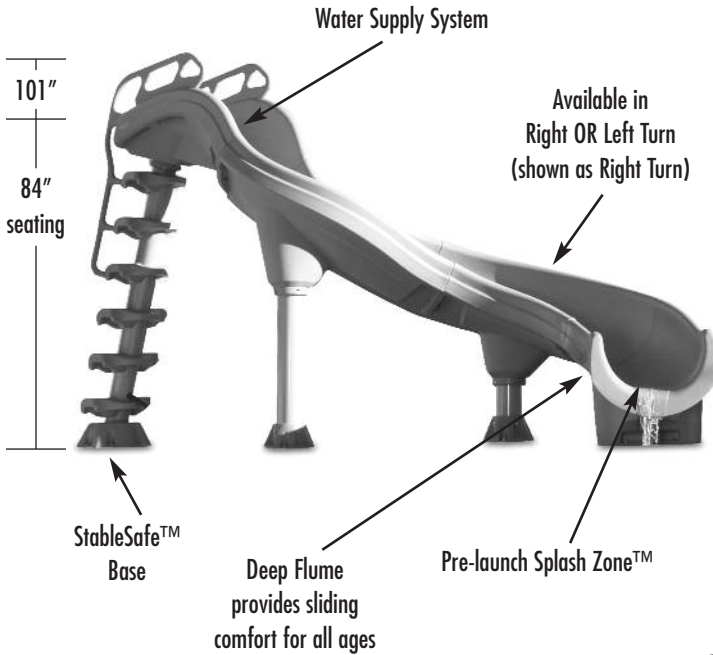

ADRENALINE™ SLIDE:

FEATURES:

- Rotational Molded - Polyethylene Construction on Flume, Steps, Rails & Leg Supports (PVC Legs)
- Available in Summit Gray & Desert Tan
- Available in Right OR Left Turn
- 84" High at Seating Area
- Flume Width = 25"
- Flume Depth = 14.4"
- Fantastic Water Supply System
- 15-35 GPM (Actual GPM rating will vary depending on specific pool size and pool equipment used.)
- Stainless Steel Hardware
- StableSafe™ Climbing System includes Heavy Fiberglass Stability Base, Deep Slip-Resistant Treads with Toe Stops, and Grip-Around™ Handrails
- Pre-launch Splash Zone™
- Weight Limit = 300 Lbs.
- 3 Year Warranty

RESIDENTIAL SLIDES

ADRENALINE™ SLIDE

DESCRIPTION	PART NUMBER
Adrenaline Slide - right - gray	Part #ADRI-CR-G
Adrenaline Slide - right - tan	Part #ADRI-CR-T

comes w/ss hardware

Adrenaline Footprint for RIGHT Turn Slide

* not pictured

NOTES:

Adrenaline slide available in Summit Gray or Desert Tan
Adrenaline slide is available in a right or left turn configuration

Check your local electrical code requirements for bonding requirements.