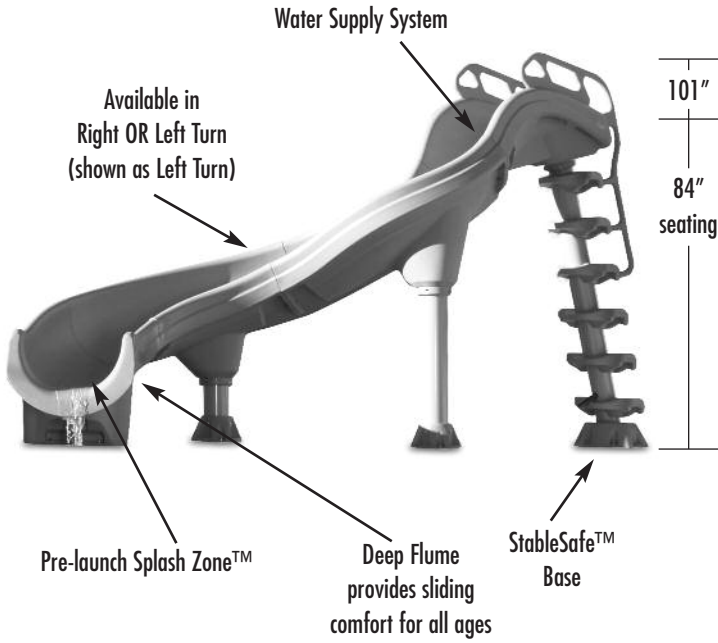

ADRENALINE™ SLIDE:

FEATURES:

- Rotational Molded - Polyethylene Construction on Flume, Steps, Rails & Leg Supports (PVC Legs)
- Available in Summit Gray & Desert Tan
- Available in Right OR Left Turn
- 84" High at Seating Area
- Flume Width = 25"
- Flume Depth = 14.4"
- Fantastic Water Supply System
- 15-35 GPM (Actual GPM rating will vary depending on specific pool size and pool equipment used.)
- Stainless Steel Hardware
- StableSafe™ Climbing System includes Heavy Fiberglass Stability Base, Deep Slip-Resistant Treads with Toe Stops, and Grip-Around™ Handrails
- Pre-launch Splash Zone™
- Weight Limit = 300 Lbs.
- 3 Year Warranty

RESIDENTIAL SLIDES

ADRENALINE™ SLIDE

DESCRIPTION	PART NUMBER
Adrenaline Slide - right - gray	Part #ADRI-CR-G
Adrenaline Slide - right - tan	Part #ADRI-CR-T

comes w/ss hardware

Adrenaline Footprint for RIGHT Turn Slide