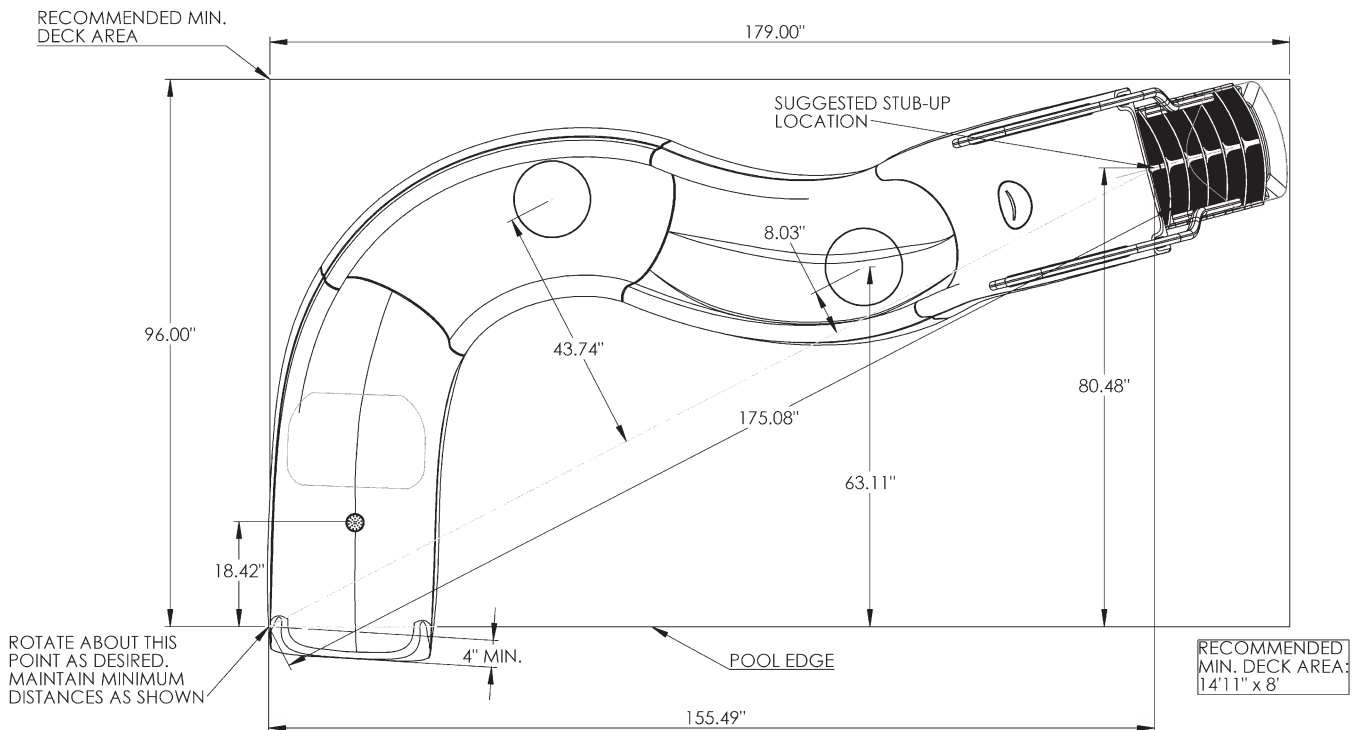

ADRENALINE™ SLIDE:

FEATURES:

- Rotational Molded - Polyethylene Construction on Flume, Steps, Rails & Leg Supports (PVC Legs)
- Available in Summit Gray & Desert Tan
- Available in Right OR Left Turn
- 84" High at Seating Area
- Flume Width = 25"
- Flume Depth = 14.4"
- Fantastic Water Supply System
- 15-35 GPM (Actual GPM rating will vary depending on specific pool size and pool equipment used.)
- Stainless Steel Hardware
- StableSafe™ Climbing System includes Heavy Fiberglass Stability Base, Deep Slip-Resistant Treads with Toe Stops, and Grip-Around™ Handrails
- Pre-launch Splash Zone™
- Weight Limit = 300 Lbs.
- 3 Year Warranty

RESIDENTIAL SLIDES

ADRENALINE™ SLIDE

DESCRIPTION	PART NUMBER
Adrenaline Slide - left - gray	Part #ADRI-CL-G
Adrenaline Slide - left - tan	Part #ADRI-CL-T

comes w/ss hardware

Adrenaline Footprint for LEFT Turn Slide

ADRENALINE™ SLIDE (ADR1-CR SHOWN):

ADRENALINE™ SLIDE (ADR1-CR SHOWN):

ALL CHART INFORMATION BELOW CORRESPONDS WITH THE DRAWING ON THE PREVIOUS PAGE.

- ADR-101-SS: PVC Leg to Foot
- ADR-102-SS: Flume to Flume
- ADR-103-SS: PVC Leg to Flume
- ADR-104-SS: Foot Pedestal to Deck
- ADR-105-SS: Handrails to Entry and Steps