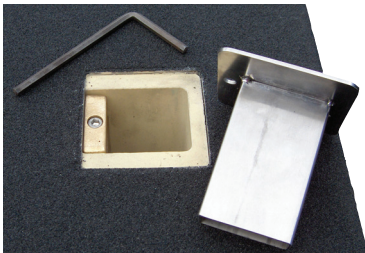

Swim N' Dunk Commercial Basketball

RockSolid™ Commercial Game

- Features patented RockSolid™ anchor to eliminate movement
- SealedSteel® frame and rim
- Commercial grade, .120 wall thickness, 2.5" square 304 stainless steel frame
- Removable unit, with optional safety anchor cap that sits flush with deck
- Regulation rim, net, basketball and needle included

Escutcheon included, not shown

Part No.	Description	Shipping			
		Weight	Length	Width	Height
S-BASK-ERS	Commercial basketball game, complete w/anchor & escutcheon	68 lbs	49"	34"	8"

Parts & Accessories

- SPG-200 Backboard
- 20-197-VB Backboard frame
- S-RIM-CHE Rim and net with hardware
- 27-107 RockSolid anchor
- EP-300-VB Escutcheon, vinyl black
- 20-191 Safety cap for anchor (order separately)
- SPG-102 Replacement basketball

RockSolid Anchor with Safety Cap