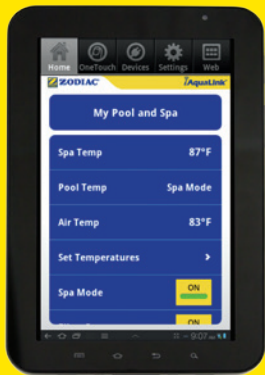

POWERFUL & VERSATILE

- Upgrades available for virtually any AquaLink, Jandy® or Zodiac® controller ever made
- No unsightly wires, wall panels, or charging bases required
- Compatible with virtually all residential WiFi and Ethernet networks
- Easy, hassle-free online registration

Professional installation required

Works on more mobile device platforms than any other pool control system.

SPA

POOL
HEAT

SP
HE

COMPLETE CONTROL

Global, 24/7 control of any device connected to the AquaLink® System.

- Pool, Spa, & Solar Valves
- Pool Temperature
- Spa Temperature
- Water Falls
- Spillovers
- Laminar Jets
- Light Dimmers
- Pool Cleaner
- Color & White Lights
- Landscape Lights
- Filter Pump
- Booster Pump
- And much more

HOW IT WORKS

User-friendly & Intuitive Interfaces

Home Screen

Devices

Set Temperatures

Full Programming & Diagnostic Capabilities

Only available when used with AquaLink RS digital controls.

ZODIAC® POOL AND SPA PRODUCTS