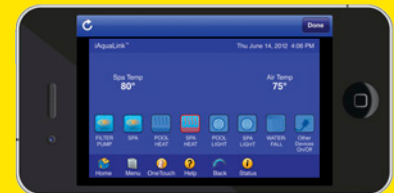

- Pool, Spa, & Solar Valves
- Pool Temperature
- Spa Temperature
- Water Falls
- Spillovers
- Laminar Jets
- Light Dimmers
- Pool Cleaner
- Color & White Lights
- Landscape Lights
- Filter Pump
- Booster Pump
- And much more

HOW IT WORKS

User-friendly & Intuitive Interfaces

Home Screen

Devices

Set Temperatures

Full Programming & Diagnostic Capabilities

Only available when used with AquaLink RS digital controls.

ZODIAC® POOL AND SPA PRODUCTS