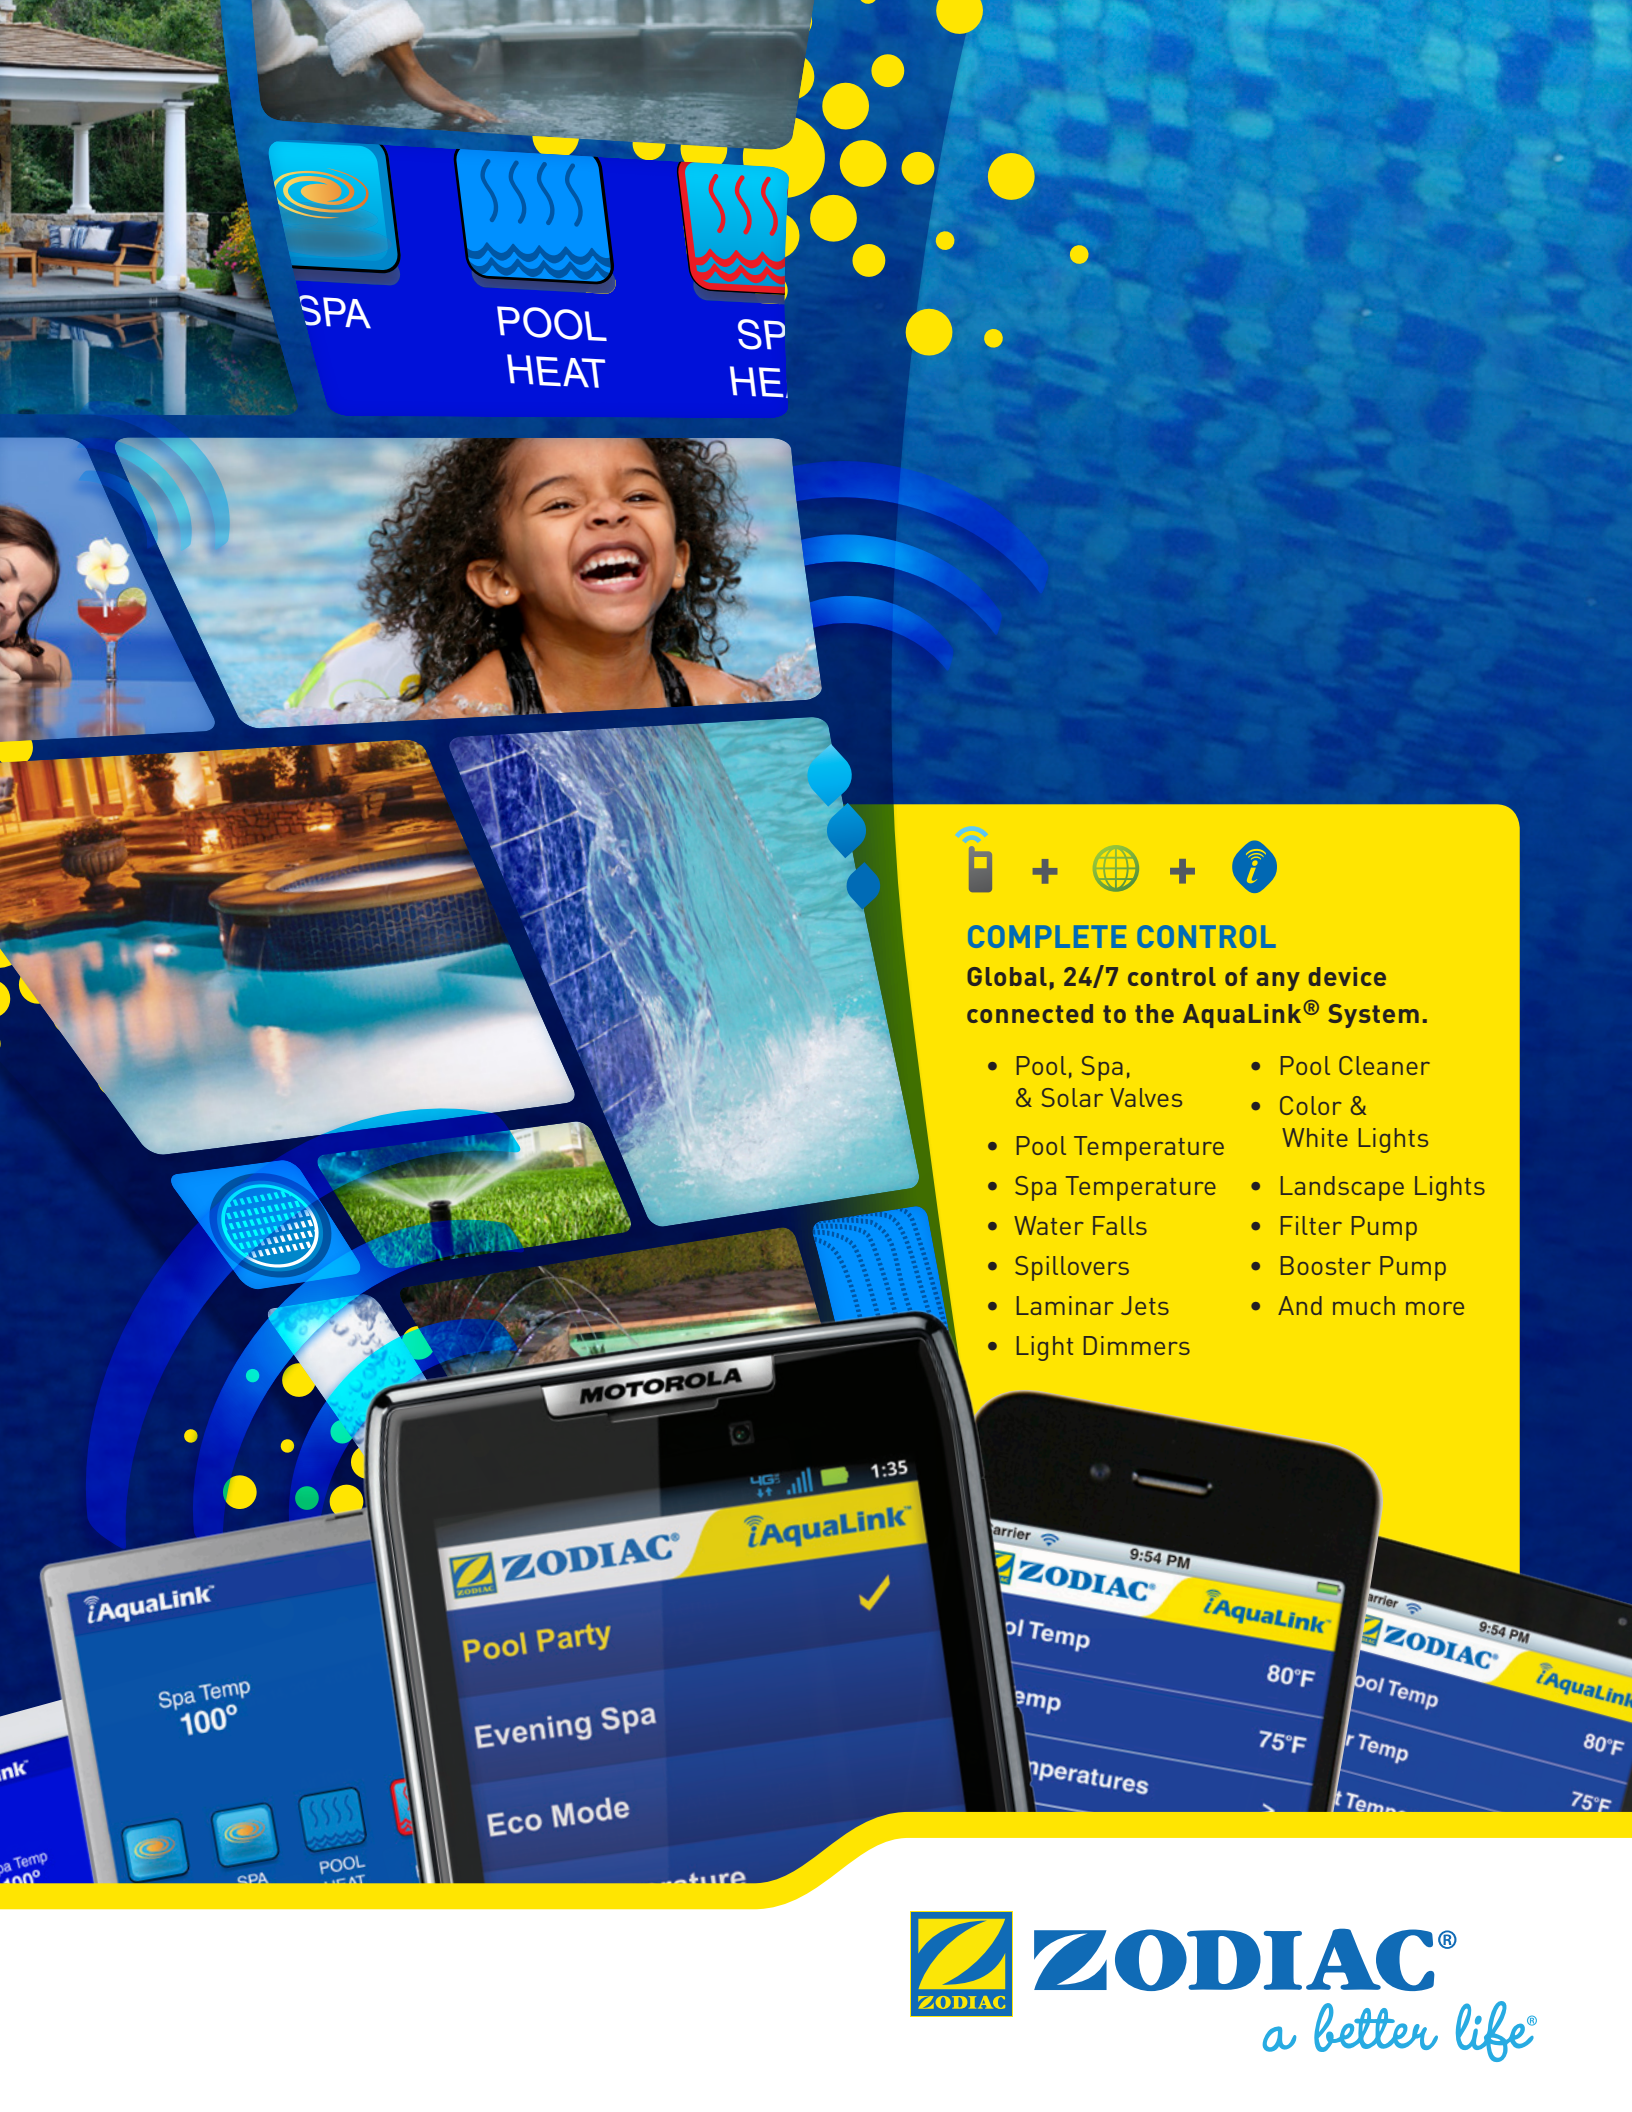

SPA

POOL
HEAT

SP
HE

COMPLETE CONTROL

Global, 24/7 control of any device connected to the AquaLink® System.

- Pool, Spa, & Solar Valves
- Pool Temperature
- Spa Temperature
- Water Falls
- Spillovers
- Laminar Jets
- Light Dimmers
- Pool Cleaner
- Color & White Lights
- Landscape Lights
- Filter Pump
- Booster Pump
- And much more