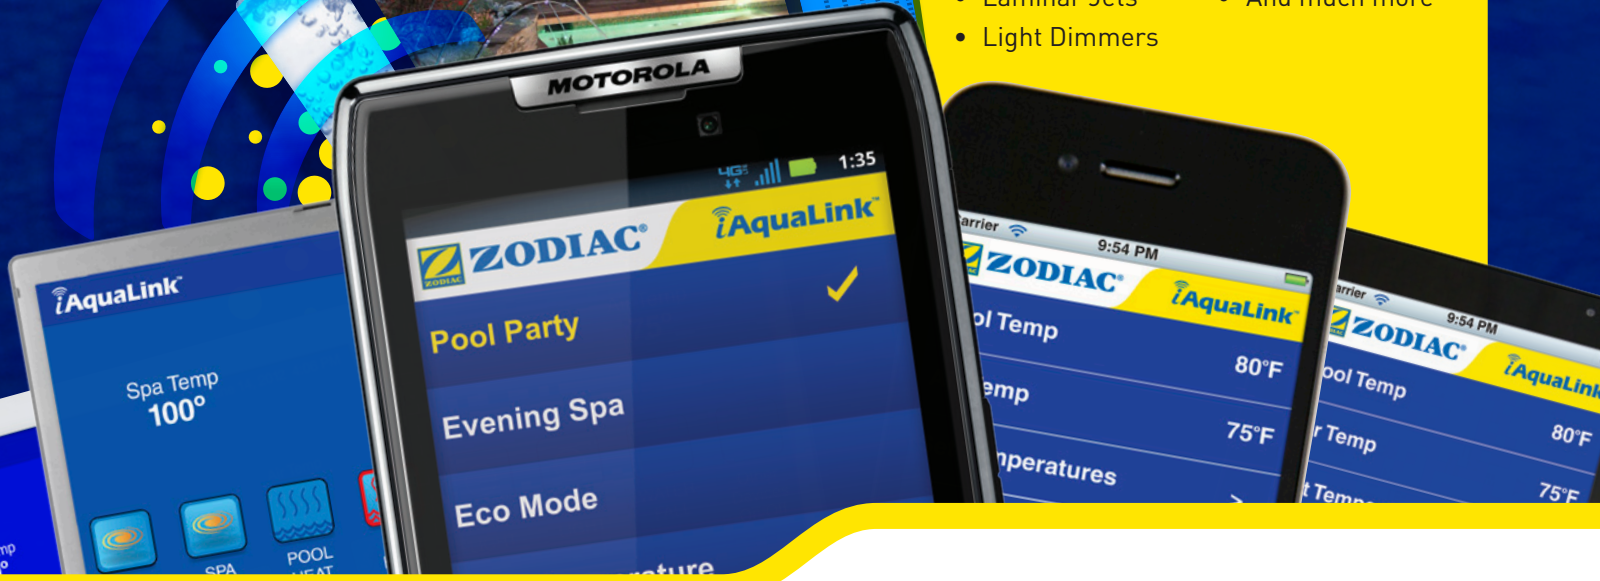

POWERFUL & VERSATILE

- Upgrades available for virtually any AquaLink, Jandy® or Zodiac® controller ever made
- No unsightly wires, wall panels, or charging bases required
- Compatible with virtually all residential WiFi and Ethernet networks
- Easy, hassle-free online registration

Professional installation required

Works on more mobile device platforms than any other pool control system.

SPA

POOL
HEAT

SP
HE

COMPLETE CONTROL

Global, 24/7 control of any device connected to the AquaLink® System.

- Pool, Spa, & Solar Valves
- Pool Temperature
- Spa Temperature
- Water Falls
- Spillovers
- Laminar Jets
- Light Dimmers
- Pool Cleaner
- Color & White Lights
- Landscape Lights
- Filter Pump
- Booster Pump
- And much more

HOW IT WORKS

User-friendly & Intuitive Interfaces

Home Screen

Devices

Set Temperatures

Full Programming & Diagnostic Capabilities

Only available when used with AquaLink RS digital controls.

ZODIAC® POOL AND SPA PRODUCTS