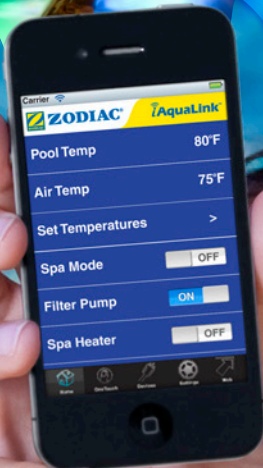

ZODIAC[®]
a better life[®]

iAQUALINK

iAquaLink[™]

**SMART DEVICE.
 SMART POOL.
 SMART YOU.**

INTELLIGENT POOL CONTROL FROM YOUR SMART PHONE, TABLET OR WEB-CONNECTED DEVICE

iAquaLink™

SMART DEVICE. SMART POOL. SMART YOU.

INTELLIGENT POOL CONTROL FROM YOUR SMART PHONE, TABLET OR WEB-CONNECTED DEVICE

iAquaLink allows you to control your pool anytime, anywhere. Using our free apps, you can control all the elements of your pool or pool/spa system, even when you're on the go.

IAQUALINK IS EASY & CONVENIENT

On the golf course or on the go, control your pool anytime, anywhere with iAquaLink.

- Most intuitive and user-friendly mobile pool controller ever
- iAquaLink can be used alone, or combined with the complete line of wall-mounted or wireless AquaLink® interfaces
- User accounts can be created in minutes, used immediately, and the service is free
- Control multiple pools from a single app
- Have the pool or spa ready to use as soon as you get home. Forgot to turn the temperature down while on vacation? Not a problem with iAquaLink.