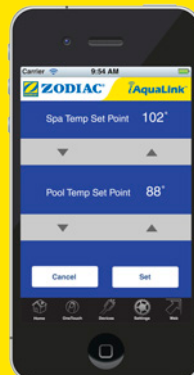

- Pool, Spa, & Solar Valves
- Pool Temperature
- Spa Temperature
- Water Falls
- Spillovers
- Laminar Jets
- Light Dimmers
- Pool Cleaner
- Color & White Lights
- Landscape Lights
- Filter Pump
- Booster Pump
- And much more

HOW IT WORKS

User-friendly & Intuitive Interfaces

Home Screen

Devices

Set Temperatures

Full Programming & Diagnostic Capabilities

Only available when used with AquaLink RS digital controls.

ZODIAC® POOL AND SPA PRODUCTS

- | | | |
|------------|--------------------|----------------|
| Pumps | Water Purification | In-Floor |
| Filters | Valves | Water Leveling |
| Heaters | Water Features | Pool Covers |
| Heat Pumps | Lighting | Accessories |
| Controls | Cleaners | |