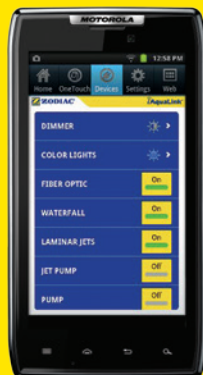

- Pool, Spa, & Solar Valves
- Pool Temperature
- Spa Temperature
- Water Falls
- Spillovers
- Laminar Jets
- Light Dimmers
- Pool Cleaner
- Color & White Lights
- Landscape Lights
- Filter Pump
- Booster Pump
- And much more

HOW IT WORKS

User-friendly & Intuitive Interfaces

Home Screen

Devices

Set Temperatures

Full Programming & Diagnostic Capabilities

Only available when used with AquaLink RS digital controls.

ZODIAC® POOL AND SPA PRODUCTS