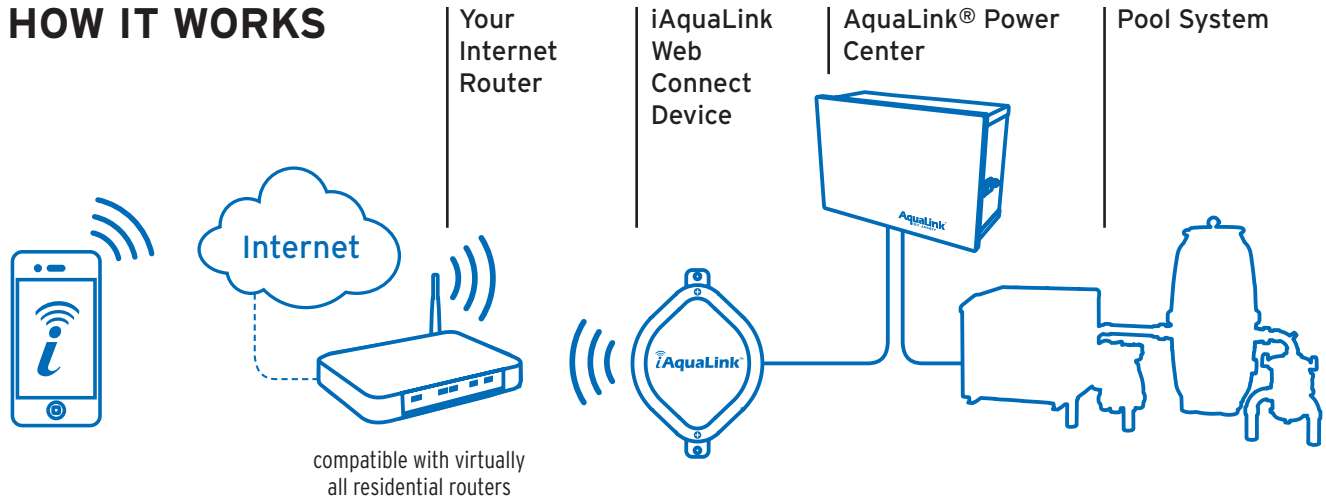

POWERFUL & VERSATILE

- Upgrades available for virtually any AquaLink, Jandy® or Zodiac® controller ever made
- No unsightly wires, wall panels, or charging bases required
- Compatible with virtually all residential WiFi and Ethernet networks
- Easy, hassle-free online registration

Professional installation required

Works on more mobile device platforms than any other pool control system.

SPA

POOL
HEAT

SP
HE

COMPLETE CONTROL

Global, 24/7 control of any device connected to the AquaLink® System.

- Pool, Spa, & Solar Valves
- Pool Temperature
- Spa Temperature
- Water Falls
- Spillovers
- Laminar Jets
- Light Dimmers
- Pool Cleaner
- Color & White Lights
- Landscape Lights
- Filter Pump
- Booster Pump
- And much more

HOW IT WORKS

User-friendly & Intuitive Interfaces

Home Screen

Devices

Set Temperatures

Full Programming & Diagnostic Capabilities

Only available when used with AquaLink RS digital controls.

ZODIAC® POOL AND SPA PRODUCTS