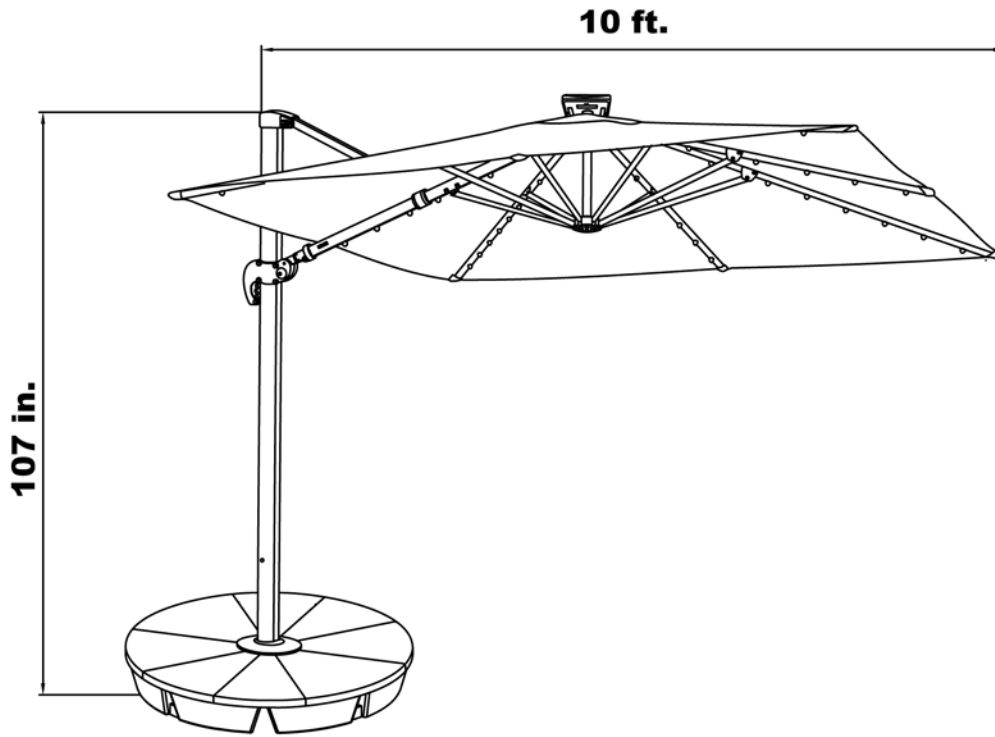

# SANTORINI II FIESTA SPECS

## **NU6245 & NU6255**

Size: 10 ft. x 10 ft.

Shape: Square

Height: 107 in.

Pole Diameter: 3.03 in. x 2.1 in.

Rib: 8-14 x 24 mm

Open: Crank

Tilt: Tilt & Lock Feature

Weight: 57.32 lbs.

Base: WT: 20.5 lbs.