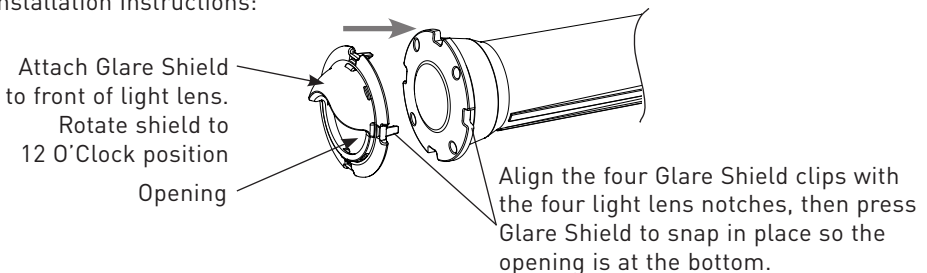

Installation Instructions:

Technical Support: Phone: (800) 831-7133 - Web site: www.pentairpool.com

© 2015 Pentair Water Pool and Spa, Inc. All rights reserved.

P/N 620312.A 11/2015