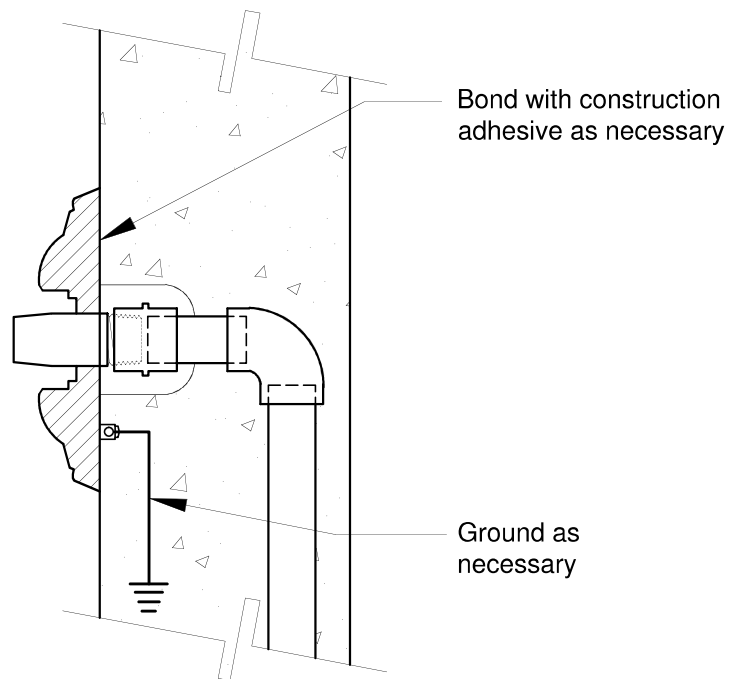

16205 Ward Way, City of Industry, CA 91745
Phone (949)305-7372 • FAX (949)206-1178

www.BlackOakFoundry.com

NOTE:

This drawing is only a guide to be used in planning the placement and layout of the spout. When laying out the final location of the plumbing and mounting studs, use the exact piece that will be installed.