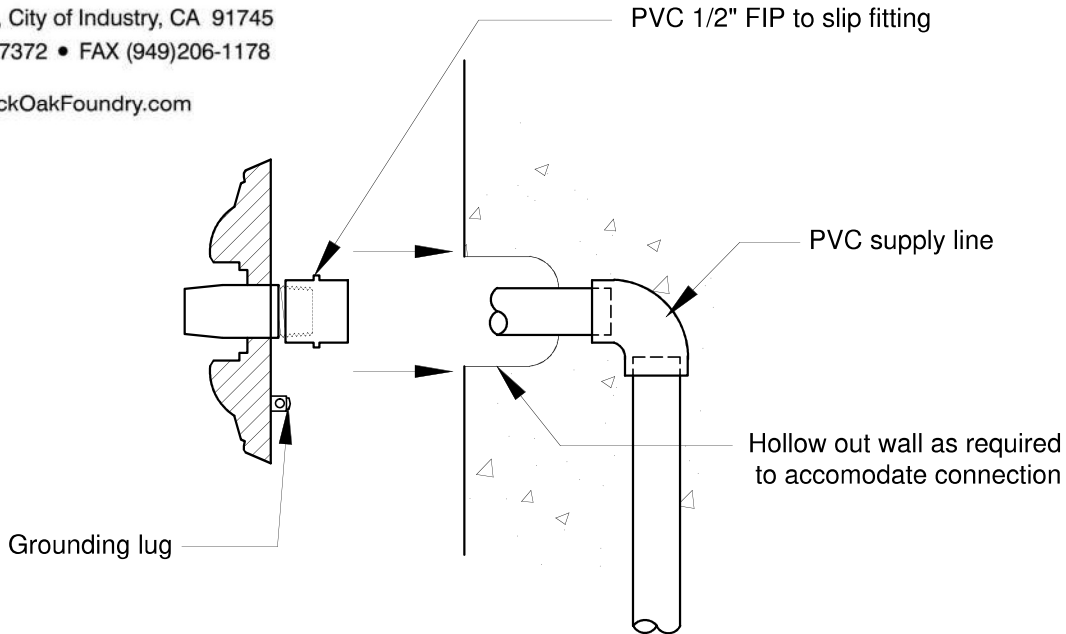

16205 Ward Way, City of Industry, CA 91745
Phone (949)305-7372 • FAX (949)206-1178

www.BlackOakFoundry.com

NOTE:

This drawing is only a guide to be used in planning the placement and layout of the spout. When laying out the final location of the plumbing and mounting studs, use the exact piece that will be installed.