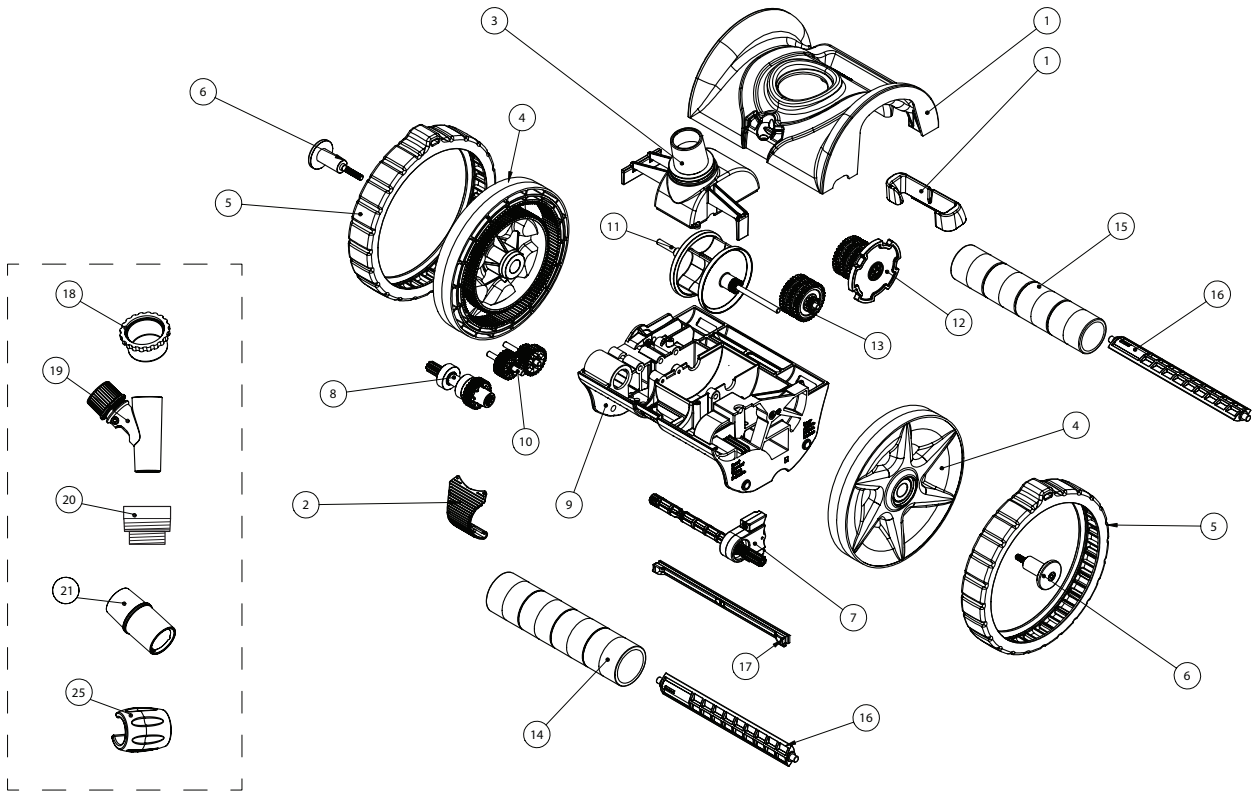

KREEPY KRAULY® WARRIOR®

CLEANER REPLACEMENT PARTS

Item	Part No.	Qty.	Description
KREEPY KRAULY WARRIOR REPLACEMENT PARTS			
1	360304	1	Top Cover Kit
2	360305	1	Buckle Kit
3	360285	1	Swivel Kit
4	360306	1	Wheel Kit
5	360287	1	Tire Kit
6	360288	1	Wheel Hub Kit
7	360289	1	Left Drive Kit
8	360290	1	Right Drive Kit
9	360291	1	Bottom Cover Kit
10	360292	1	Drive Gear Kit
11	360293	1	Turbine Kit
12	360294	1	Cam Kit
13	360295	1	Cam Gear Kit
14	360296	1	Front Roller Kit
15	360297	1	Rear Roller Kit

Item	Part No.	Qty.	Description
16	360298	1	Roller Bar Kit
17	360299	1	Wear Bar Kit
18	41200-0213	1	Regulator Valve Kit
19	K12079	1	Threaded Compression Adaptor
20	41200-0212	1	Flow Gauge
21	360317	1	Hose Float
NOT SHOWN			
22	GW9530	1	Vacuum Line Door
23	41201-0236	2	Eyeball Diverter
24	K12465	1	Hose Protector
26	360309	1	Hose Set
27	360308	1	Leader Hose
	360326		Large Hump Tire
	360327		Long Run Cam