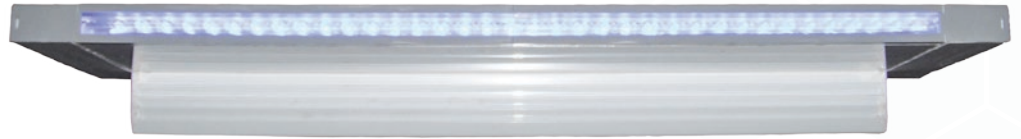

Brilliant Wonders LED Waterfalls from CMP create an atmosphere of beauty, excitement, and personality in any backyard pool. The exclusive patent pending design creates the best possible LED waterfall effect. The LED strip is built into the unit (instead of external fiber optics) placing the light as close to the water as possible. Upgrade your pool designs with Brilliant Wonders.

PRODUCT FEATURES

- Variety of LED light colors
- Light shows: Color fade or Strobe
- Automatic Timer Shut-Off
- Adjustable Brightness
- ETL Certified (100 Watt Only)
- **PATENT PENDING**

COMPLETE COLOR CONTROL

- Touch-sensitive Color Wheel Remote
- Programmable Settings
- Up to 90ft Range
- Synchronize with CMP Four Wire Systems including Bubblers, Laminars & LED Lightings (**COMING 2015**)

PLEASE NOTE: A POWER SUPPLY, REMOTE AND CONTROLLER MUST BE PURCHASED TO OPERATE LED WATERFALLS