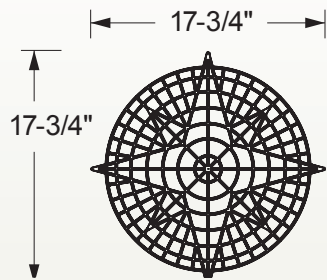

Fillable Friends[®]

Size: 17³/₄" x 17³/₄"

Filled frame: part # F2001-01

1 per case

STANDARD FILLED FRAME COLOR

01

Part # F2001-01

Compass Frame Only
Part # F1001-xx

Flexible PVC frame
Part # SPF1001-01

6 per case

STANDARD UNFILLED FRAME COLORS

01 05

Typical cross section of all fillable friends

U.S. and foreign patents pending