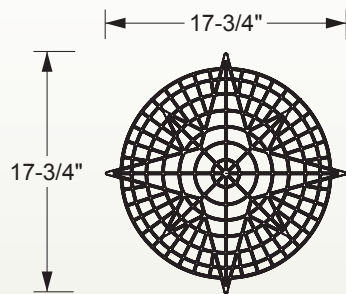

Fillable Friends[®]

Features

Size: 17³/₄" x 17³/₄"

Stencil only:
part # F1001-xx

6 per case

U.S. and foreign patents pending

Part # F1002-xx

Picture shows an example of a filled Compass

STANDARD STENCIL COLORS

Code Key

Example: **F1xxx-xx**

F1 – Stencil

xxx – Stencil Number

xx – Stencil Color (i.e. 01 = white)

Typical cross section of all fillable friends

Cross Section