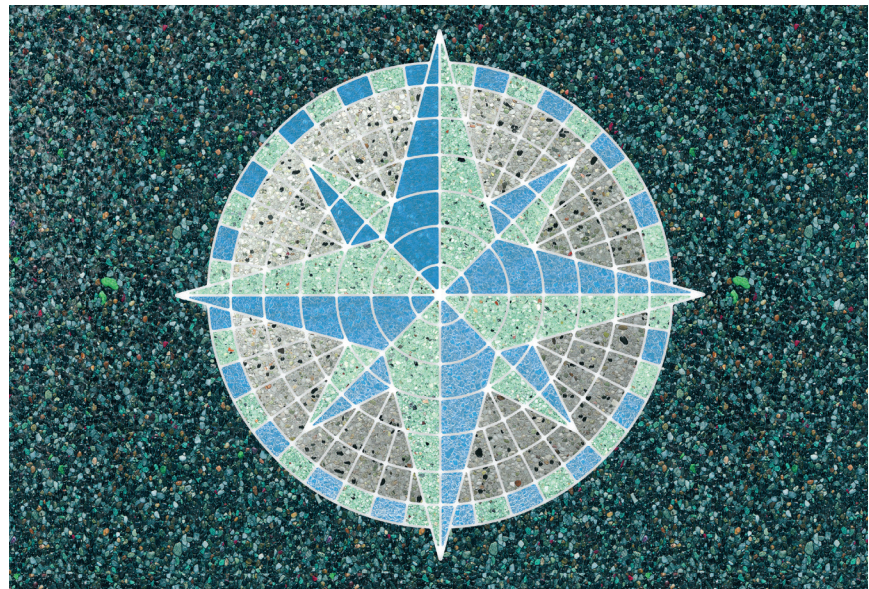

Fillable Friends[®]

Features

Size: 17³/₄" x 17³/₄"

Stencil only:
part # F1001-xx

6 per case

U.S. and foreign patents pending

Part # F1002-xx

Picture shows an example of a filled Compass

STANDARD STENCIL COLORS

Code Key

Example: **F1xxx-xx**

F1 – Stencil

xxx – Stencil Number

xx – Stencil Color (i.e. 01 = white)

Typical cross section of all fillable friends

Cross Section

Typical non-filled stencil