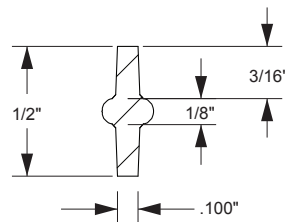

Fillable Friends[®]

Features

Size: 17³/₄" x 17³/₄"

Stencil only:
part # F1001-xx

6 per case

U.S. and foreign patents pending

Part # F1002-xx

Picture shows an example of a filled Compass

STANDARD STENCIL COLORS

Code Key

Example: **F1xxx-xx**

F1 – Stencil

xxx – Stencil Number

xx – Stencil Color (i.e. 01 = white)

Typical cross section of all fillable friends

Cross Section