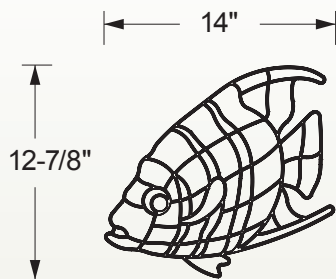

Fillable Friends<sup>®</sup>

Size: 14" x 12<sup>7</sup>/<sub>8</sub>"

Filled frame: part # F2002-01

1 per case

STANDARD FILLED FRAME COLOR

Part # F2002-01

Angel Fish Frame Only  
Part # F1002-xx

Flexible PVC frame  
Part # SPF1002-01