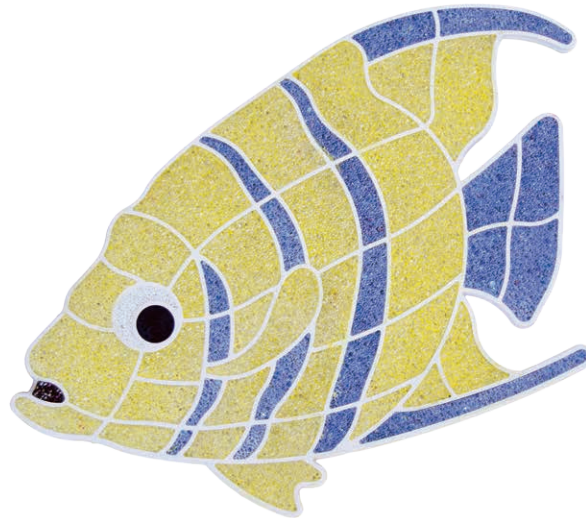

Fillable Friends<sup>®</sup>

Size: 14" x 12<sup>7</sup>/<sub>8</sub>"

Filled frame: part # F2002-01

1 per case

STANDARD FILLED FRAME COLOR

Part # F2002-01

Angel Fish Frame Only  
Part # F1002-xx

Flexible PVC frame  
Part # SPF1002-01