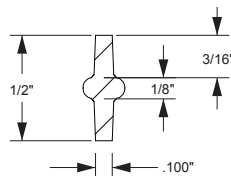

Typical cross section of all fillable friends