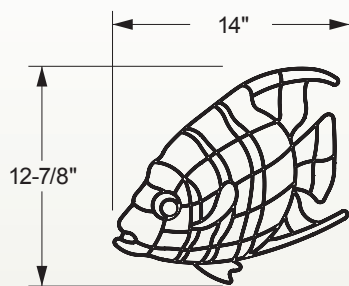

Fillable Friends[®]

Features

Size: 14" x 12⁷/₈"

Stencil only:
part # F1002-xx

6 per case

U.S. and foreign patents pending

Part # F1002-xx

Picture shows an example of a filled Angel Fish

STANDARD STENCIL COLORS

Typical cross section of all fillable friends

Cross Section

Typical non-filled stencil

Code Key

Example: **F1xxx-xx**

F1 – Stencil

xxx – Stencil Number