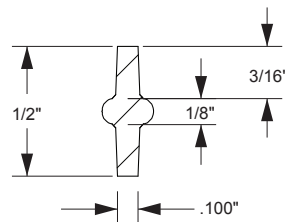

STANDARD STENCIL COLORS

Typical cross section of all fillable friends

Cross Section