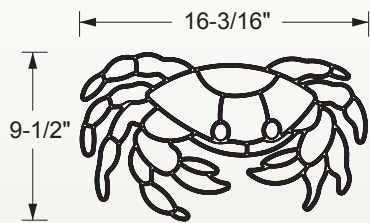

## Fillable Friends<sup>®</sup>

Size: 16<sup>3</sup>/<sub>16</sub>" x 9<sup>1</sup>/<sub>2</sub>"

Filled frame: part # F2003-01

1 per case

STANDARD FILLED FRAME COLOR

01

Part # F2003-01

Crab Frame Only  
Part # F1003-xx

Flexible PVC frame  
Part # SPF1003-01

6 per case

STANDARD UNFILLED FRAME COLORS

01     05

Typical cross section of all fillable friends

U.S. and foreign patents pending