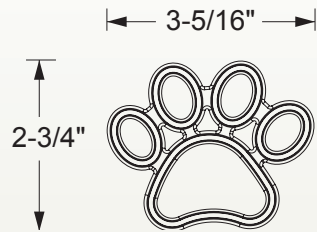

Fillable Friends[®]

Size: 3⁵/₁₆" x 2³/₄"

Filled frame: part # F2004-01

Set of 4 / 1 set per case

STANDARD FILLED FRAME COLOR

01

Part # F2004-01

Dog Paw Frame Only
Part # F1004-xx

Flexible PVC frame
Part # SPF1004-01

Set of 4 / 6 sets per case

STANDARD UNFILLED FRAME COLORS

01 05

Typical cross section of all fillable friends

U.S. and foreign patents pending