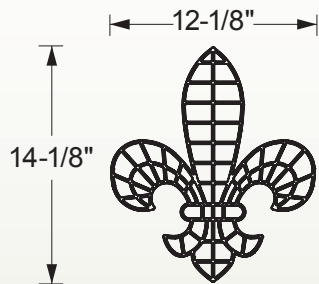

Fillable Friends<sup>®</sup>

Size: 12<sup>1</sup>/<sub>8</sub>" x 14<sup>1</sup>/<sub>8</sub>"

Filled frame: part # F2005-01

1 per case

STANDARD FILLED FRAME COLOR

01

Part # F2005-01

Fleur de Lis Frame Only  
Part # F1005-xx

Flexible PVC frame  
Part # SPF1005-01

6 per case

STANDARD UNFILLED FRAME COLORS

01     05

Typical cross section of all fillable friends

U.S. and foreign patents pending