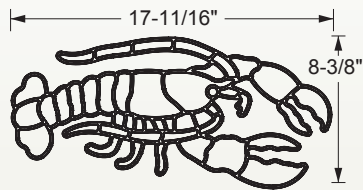

Fillable Friends[®]

Size: 17¹¹/₁₆" x 8³/₈"

Filled frame: part # F2006-01

1 per case

STANDARD FILLED FRAME COLOR

01

Part # F2006-01

Lobster Frame Only
Part # F1006-xx

Flexible PVC frame
Part # SPF1006-01

6 per case

STANDARD UNFILLED FRAME COLORS

01 05

Typical cross section of all fillable friends

U.S. and foreign patents pending