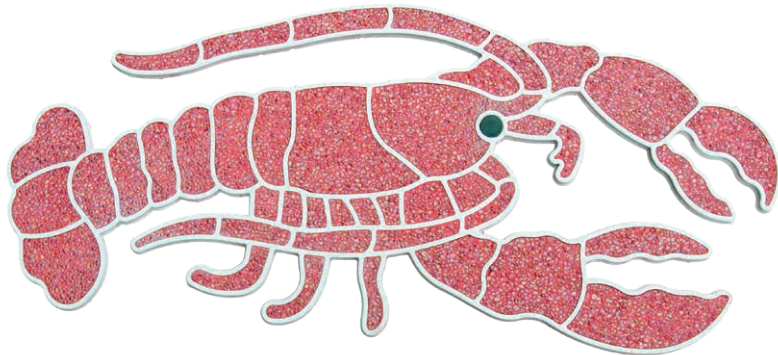

Fillable Friends[®]

Size: 17¹¹/₁₆" x 8³/₈"

Filled frame: part # F2006-01

1 per case

STANDARD FILLED FRAME COLOR

01

Part # F2006-01

Lobster Frame Only
Part # F1006-xx

Flexible PVC frame
Part # SPF1006-01

6 per case

STANDARD UNFILLED FRAME COLORS

01 05

Typical cross section of all fillable friends

U.S. and foreign patents pending