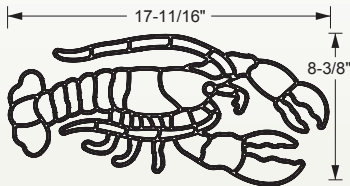

Fillable Friends<sup>®</sup>

Features

Size: 17<sup>11</sup>/<sub>16</sub>" x 8<sup>3</sup>/<sub>8</sub>"

Stencil only:  
part # F1006-xx

6 per case

U.S. and foreign patents pending

Part # F1006-xx

Picture shows an example of a filled Lobster

STANDARD STENCIL COLORS

Typical cross section of all fillable friends

Cross Section

Typical non-filled stencil

Code Key

Example: **F1xxx-xx**

F1 – Stencil

xxx – Stencil Number