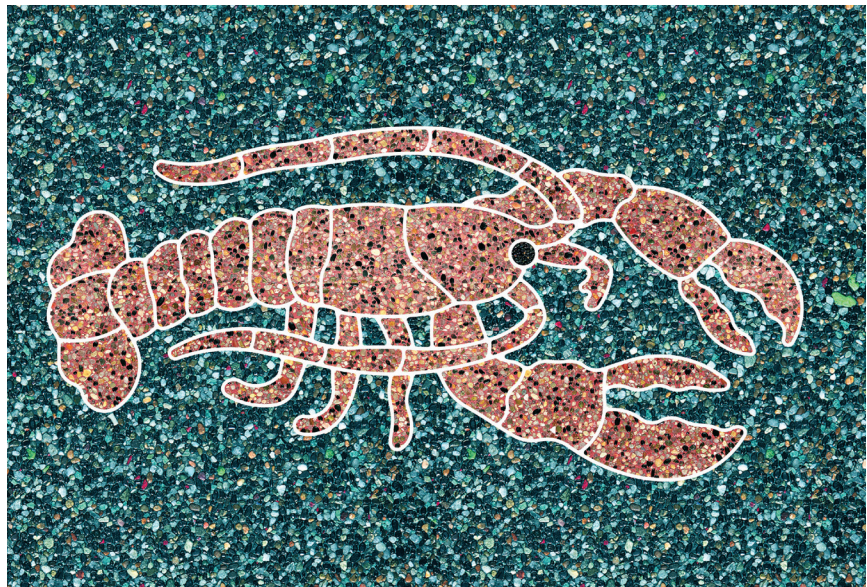

Fillable Friends<sup>®</sup>

Features

Size: 17<sup>11</sup>/<sub>16</sub>" x 8<sup>3</sup>/<sub>8</sub>"

Stencil only:  
part # F1006-xx

6 per case

U.S. and foreign patents pending

Part # F1006-xx

Picture shows an example of a filled Lobster

STANDARD STENCIL COLORS

Typical cross section of all fillable friends

Cross Section

Typical non-filled stencil

Code Key

Example: **F1xxx-xx**

F1 – Stencil

xxx – Stencil Number

xx – Stencil Color (i.e. 01 = white)