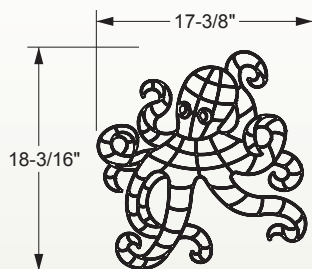

Fillable Friends[®]

Features

Size: 17³/₈" x 18³/₁₆"

Stencil only:
part # F1008-xx

6 per case

U.S. and foreign patents pending

Part # F1008-xx

Picture shows an example of a filled Octopus

STANDARD STENCIL COLORS

Code Key

Example: **F1xxx-xx**

F1 – Stencil

xxx – Stencil Number

xx – Stencil Color (i.e. 01 = white)

Typical cross section of all fillable friends

Cross Section