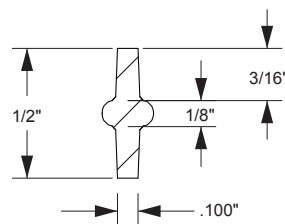

Fillable Friends[®]

Features

Size: 17³/₈" x 18³/₁₆"

Stencil only:
part # F1008-xx

6 per case

U.S. and foreign patents pending

Part # F1008-xx

Picture shows an example of a filled Octopus

STANDARD STENCIL COLORS

Code Key

Example: **F1xxx-xx**

F1 – Stencil

xxx – Stencil Number

xx – Stencil Color (i.e. 01 = white)

Typical cross section of all fillable friends

Cross Section