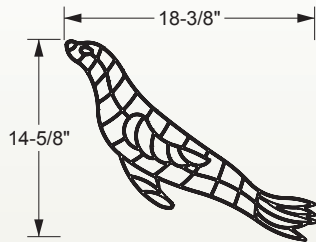

Fillable Friends<sup>®</sup>

Features

Size: 18<sup>3</sup>/<sub>8</sub>" x 14<sup>5</sup>/<sub>8</sub>"

Stencil only:  
part # F1009-xx

6 per case

U.S. and foreign patents pending

Part # F1009-xx

Picture shows an example of a filled Sea Lion

STANDARD STENCIL COLORS

Typical cross section of all fillable friends

Cross Section

Typical non-filled stencil

Code Key

Example: **F1xxx-xx**

F1 – Stencil

xxx – Stencil Number